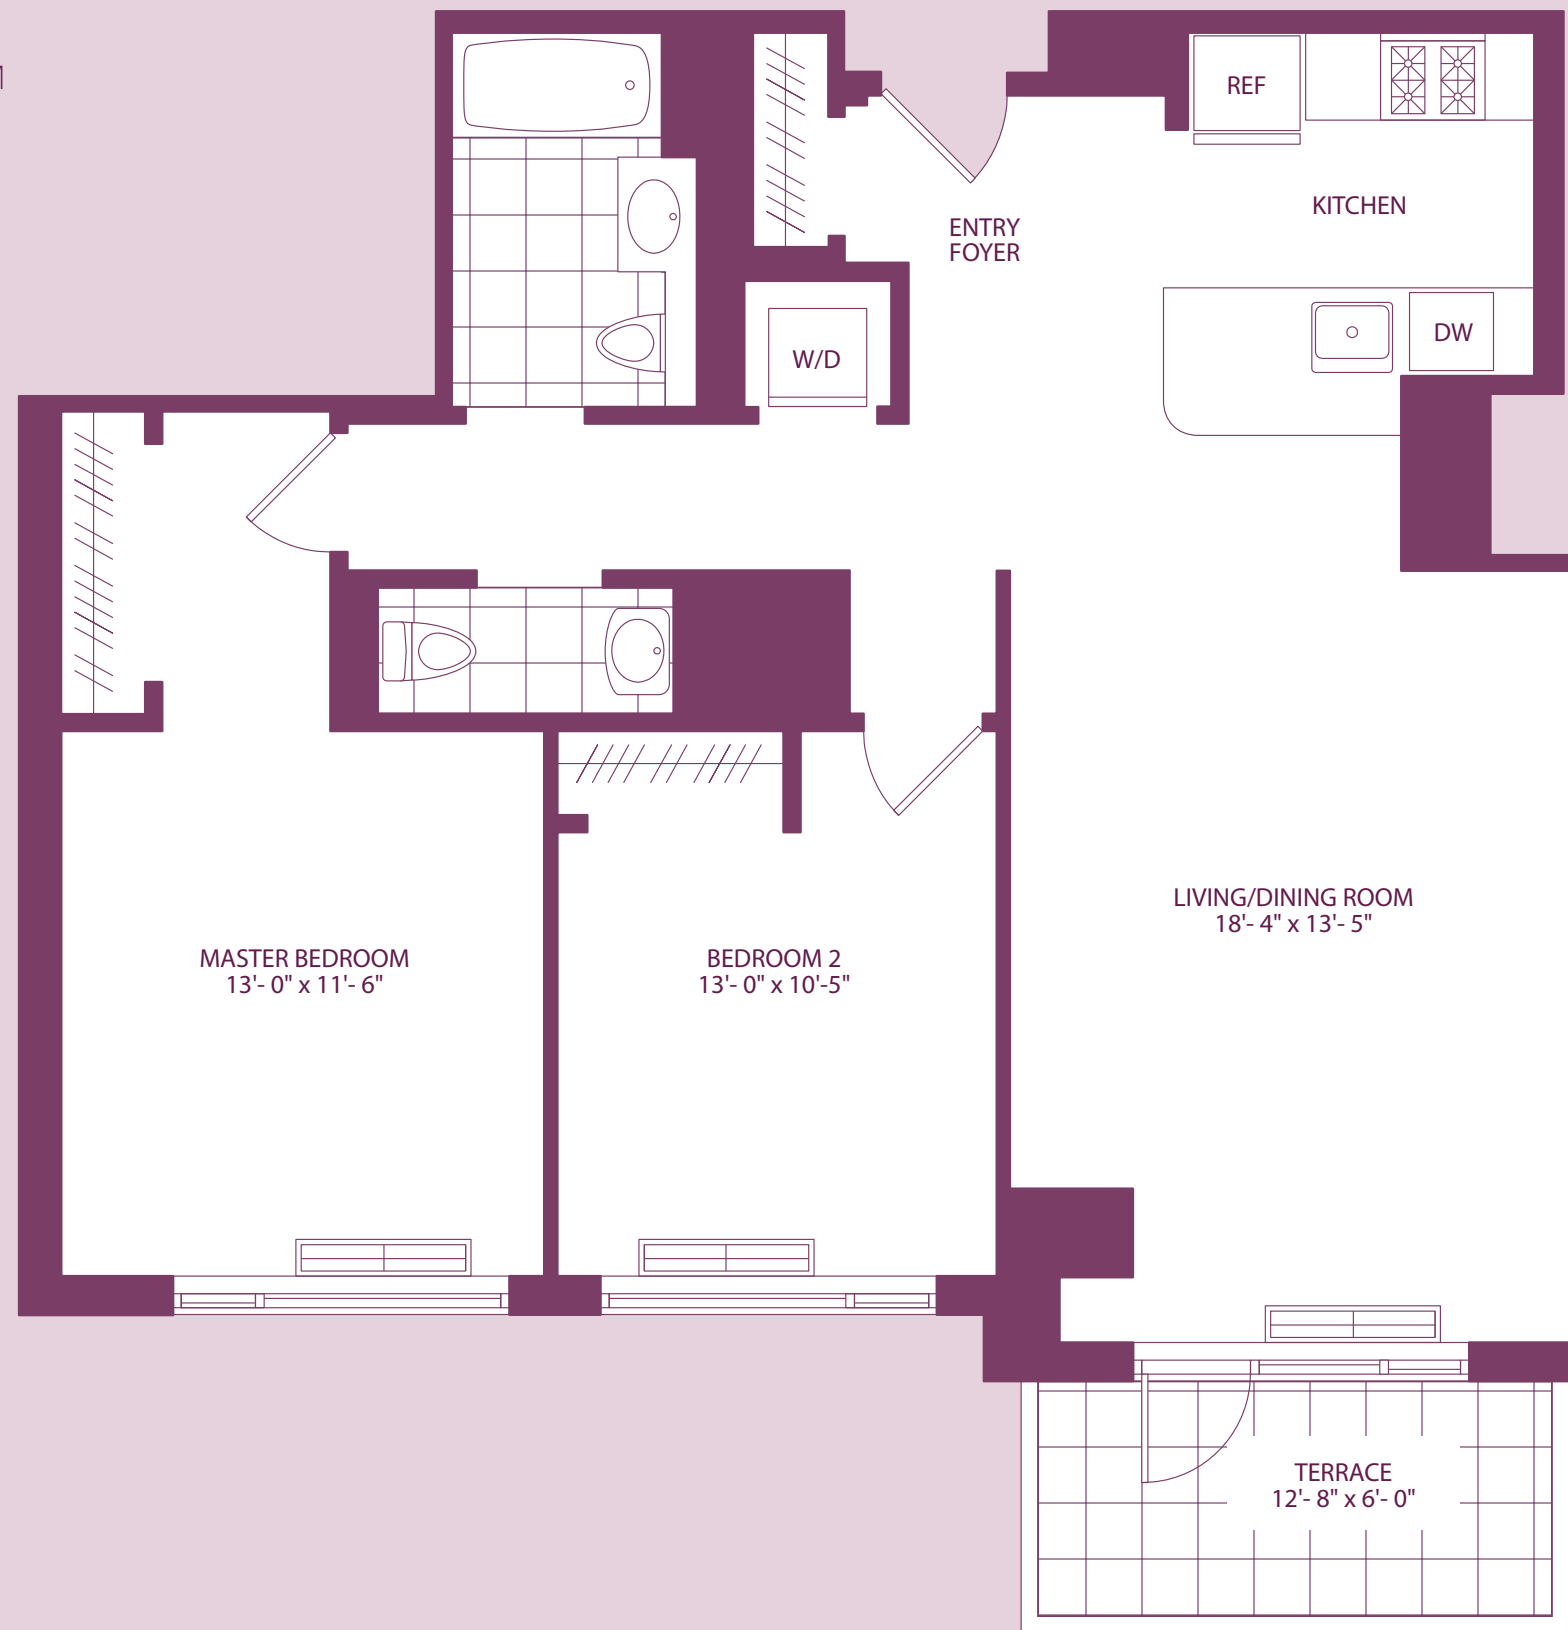

THREE • SKYVIEWPARC

RESIDENCE M

FLOORS 7 - 15

2 BEDROOMS • 1 FULL BATH • POWDER ROOM

NET-1065 SQ FT • 98.9 SQ M

GROSS-1280 SQ FT • 118.9 SQ M

79 SQ FT • 7.3 SQ M TERRACE

- Entry Foyer
- Living/Dining Room with Terrace access
- Pass-through Kitchen
- Washer/Dryer