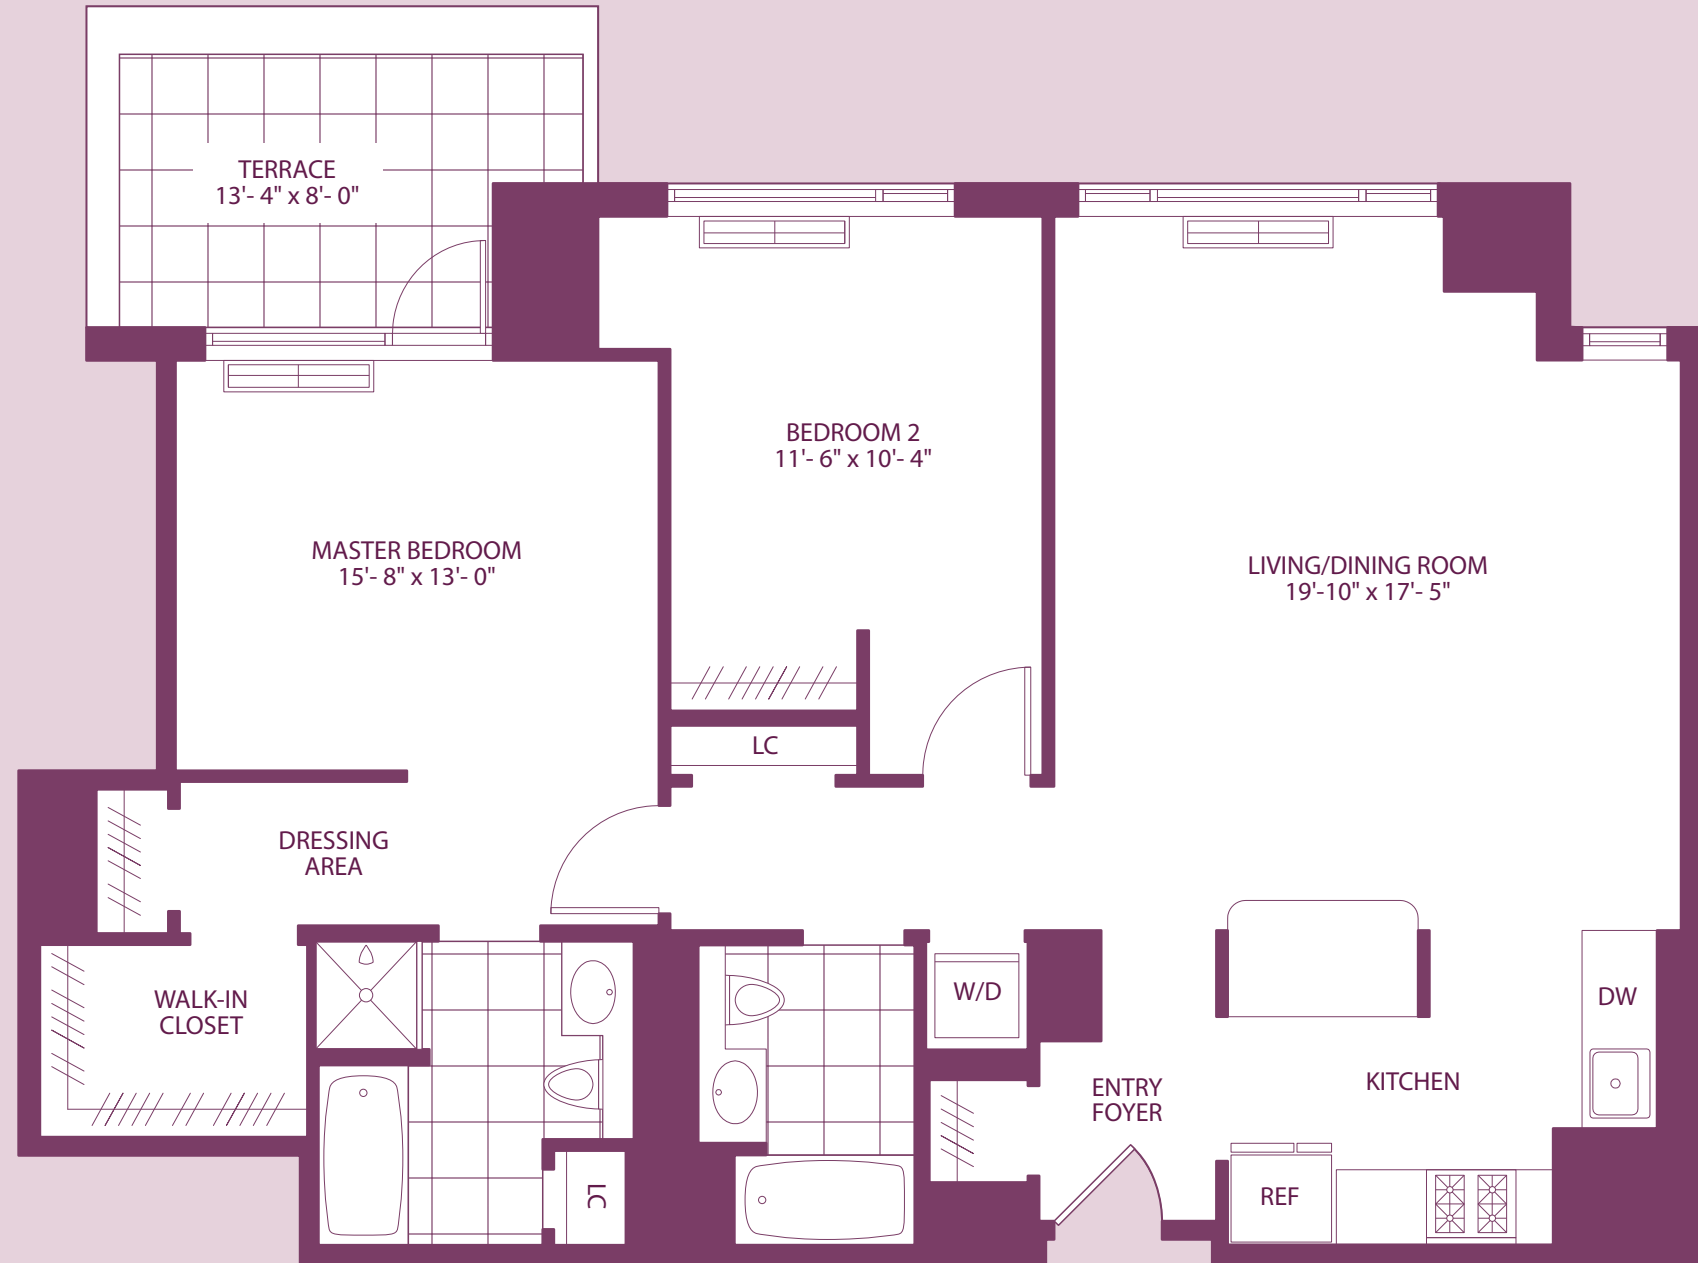

THREE • SKYVIEWPARC

RESIDENCE H

FLOORS 7-10

2 BEDROOMS • 2 FULL BATHS

NET-1242 SQ FT • 115.4 SQ M

GROSS-1493 SQ FT • 138.7 SQ M

98 SQ FT • 9.1 SQ M TERRACE

- Entry Foyer
- Living/Dining Room
- Open Kitchen
- Master Bedroom Suite with walk-in closet, oversized bath, separate stall shower, dressing area and Terrace access
- Washer/Dryer