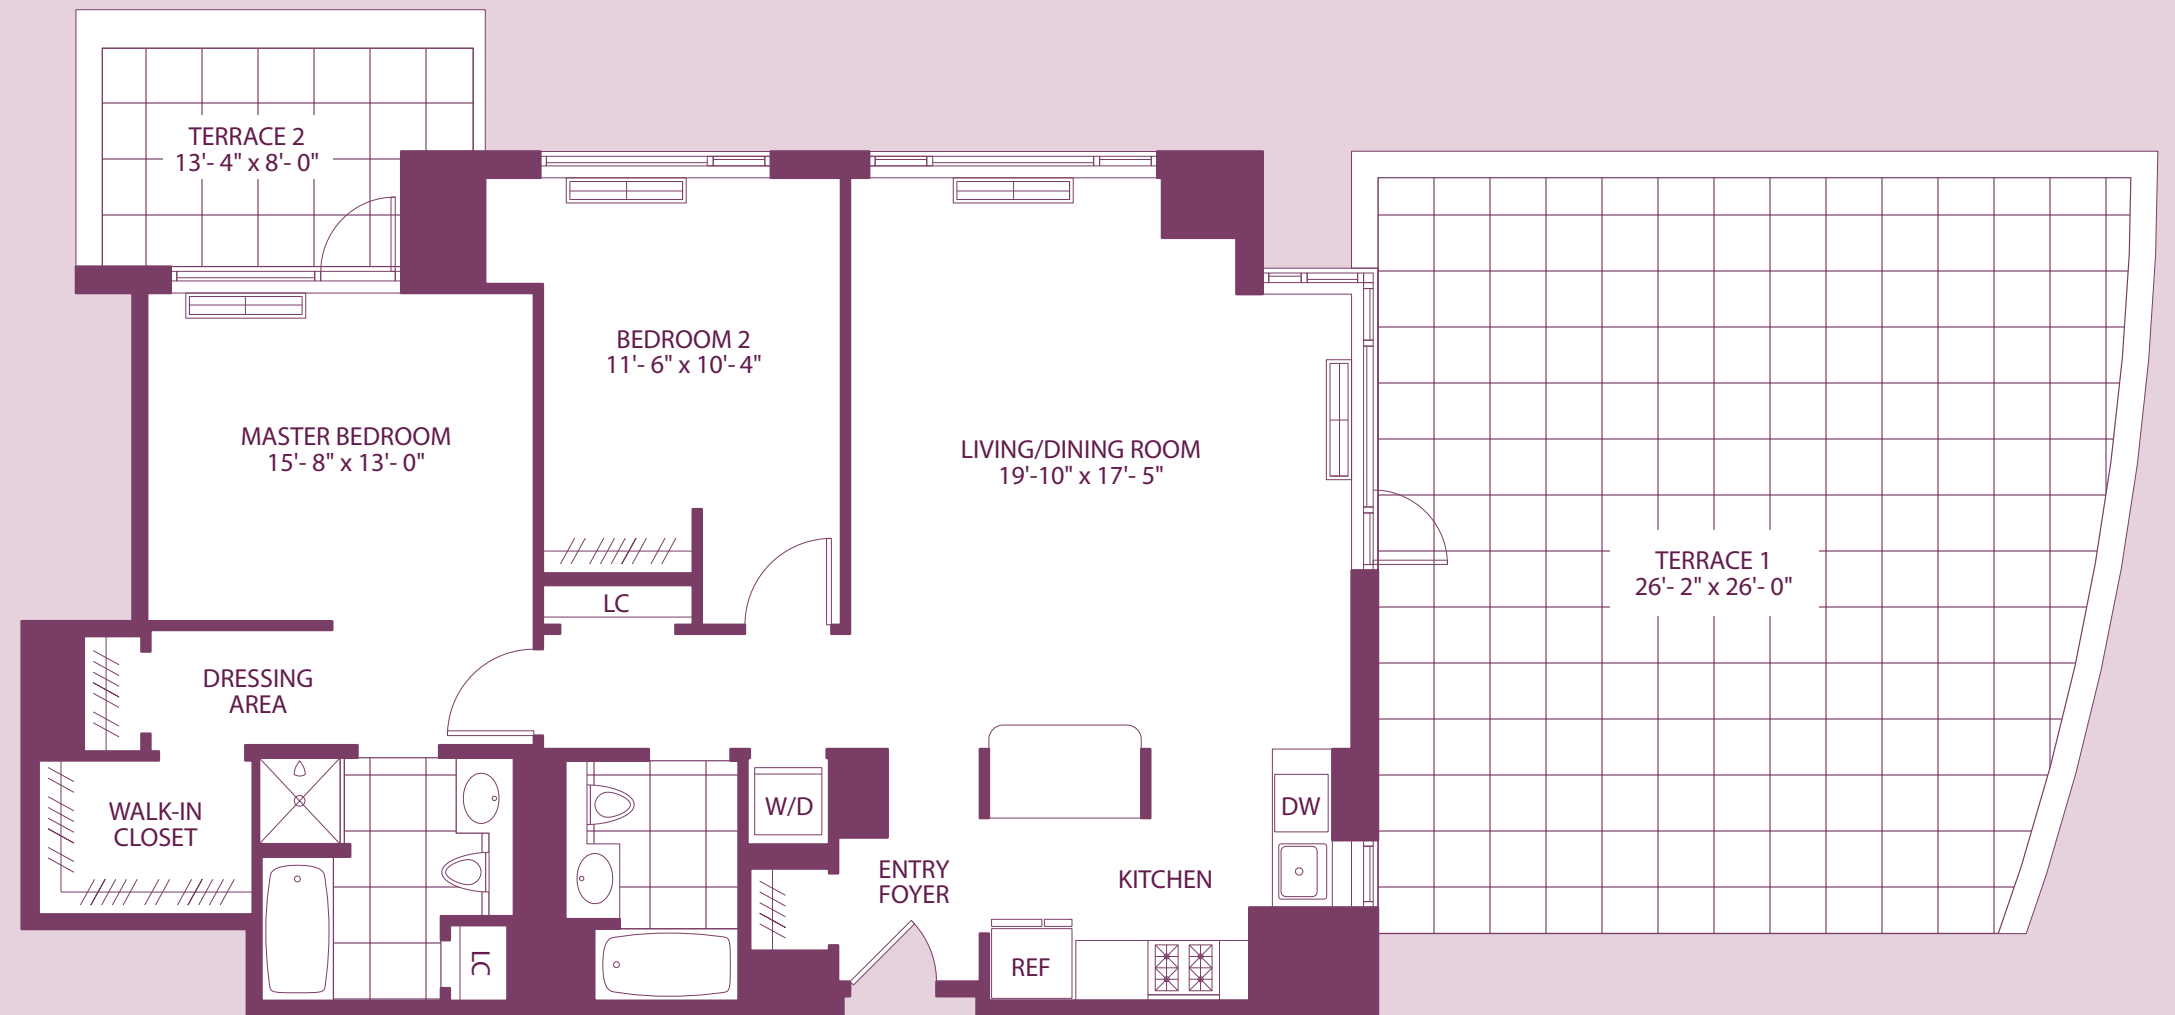

## RESIDENCE H

FLOOR 11

2 BEDROOMS • 2 FULL BATHS

NET-1249 SQ FT • 116.0 SQ M

GROSS-1501 SQ FT • 139.4 SQ M

645 SQ FT • 59.9 SQ M TERRACE 1

98 SQ FT • 9.1 SQ M TERRACE 2

- Entry Foyer
- Corner Living/Dining Room with Terrace access
- Windowed Kitchen
- Master Bedroom Suite with walk-in closet, oversized bath, separate stall shower, dressing area and Terrace access
- Washer/Dryer