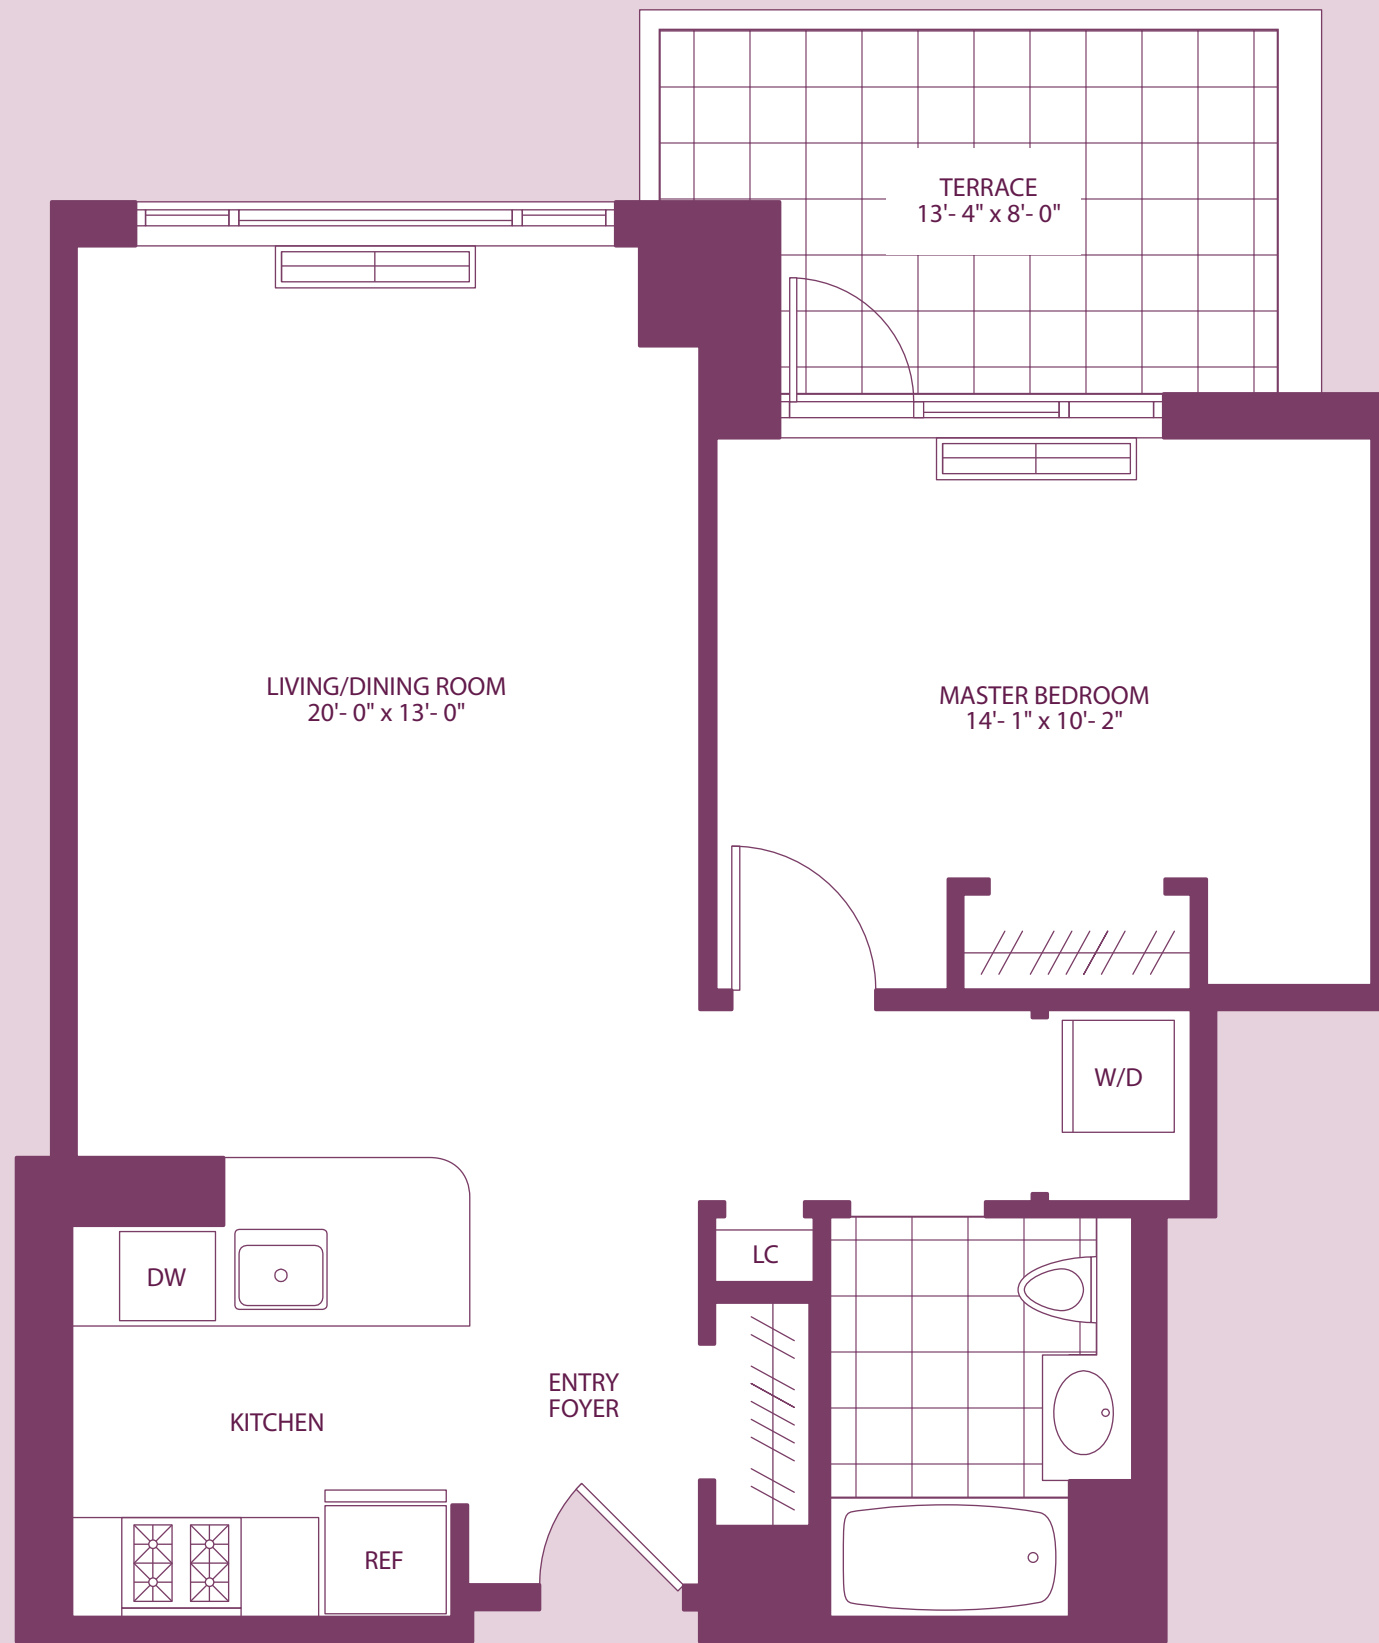

## RESIDENCE G

FLOORS PH3 - PH1

1 BEDROOM • 1 FULL BATH

NET-734 SQ FT • 68.2 SQ M

GROSS-882 SQ FT • 81.9 SQ M

98 SQ FT • 9.1 SQ M TERRACE

- Entry Foyer
- Living/Dining Room
- Pass-through Kitchen
- Master Bedroom with Terrace access
- Washer/Dryer