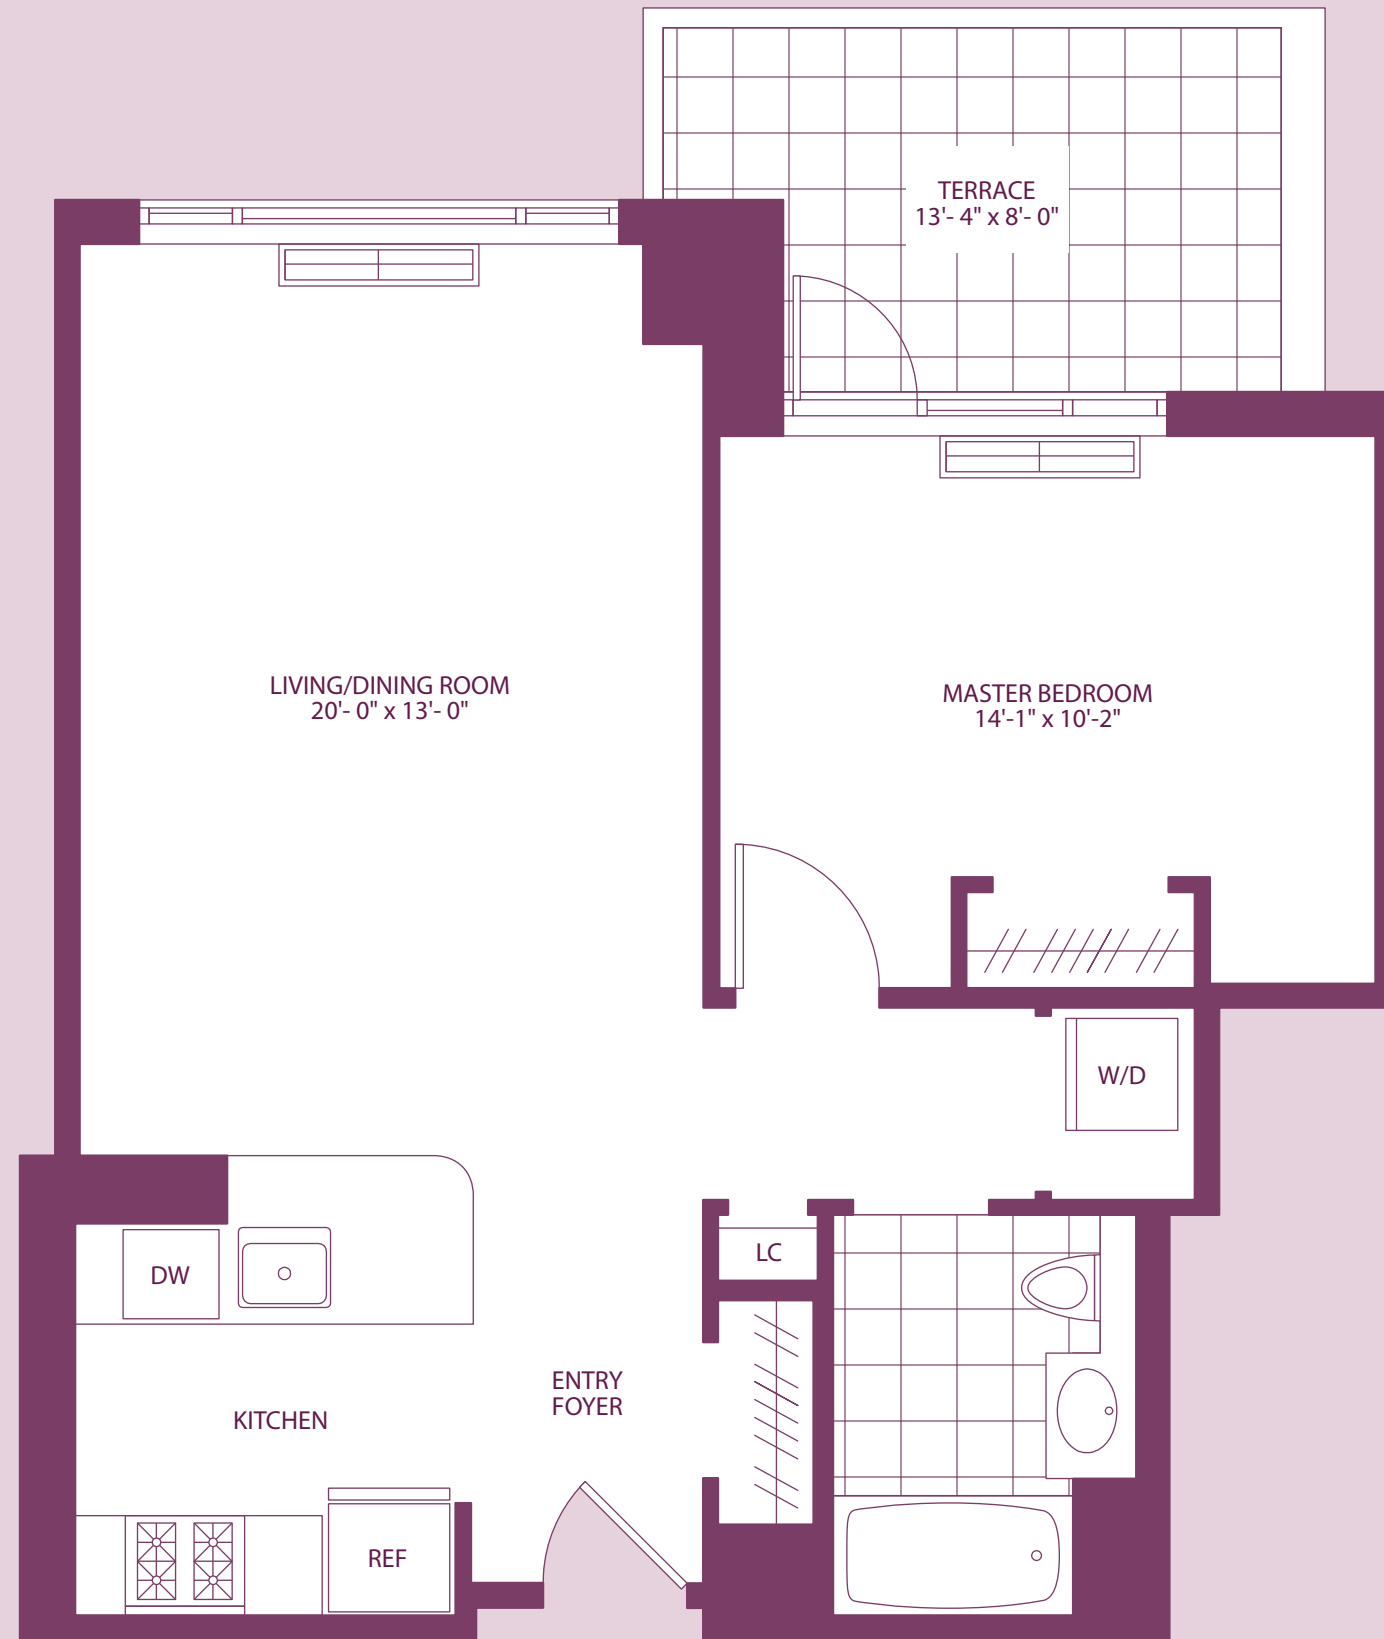

## RESIDENCE G

FLOORS 7 - 15

1 BEDROOM • 1 FULL BATH

NET-734 SQ FT • 68.2 SQ M

GROSS-882 SQ FT • 81.9 SQ M

98 SQ FT • 9.1 SQ M TERRACE

- Entry Foyer
- Living/Dining Room
- Pass-through Kitchen
- Master Bedroom with Terrace access
- Washer/Dryer

### NOTES

---

---

---

---

---

---

0' 1' 2' 4' 8'

SCALE: 1/4" = 1'