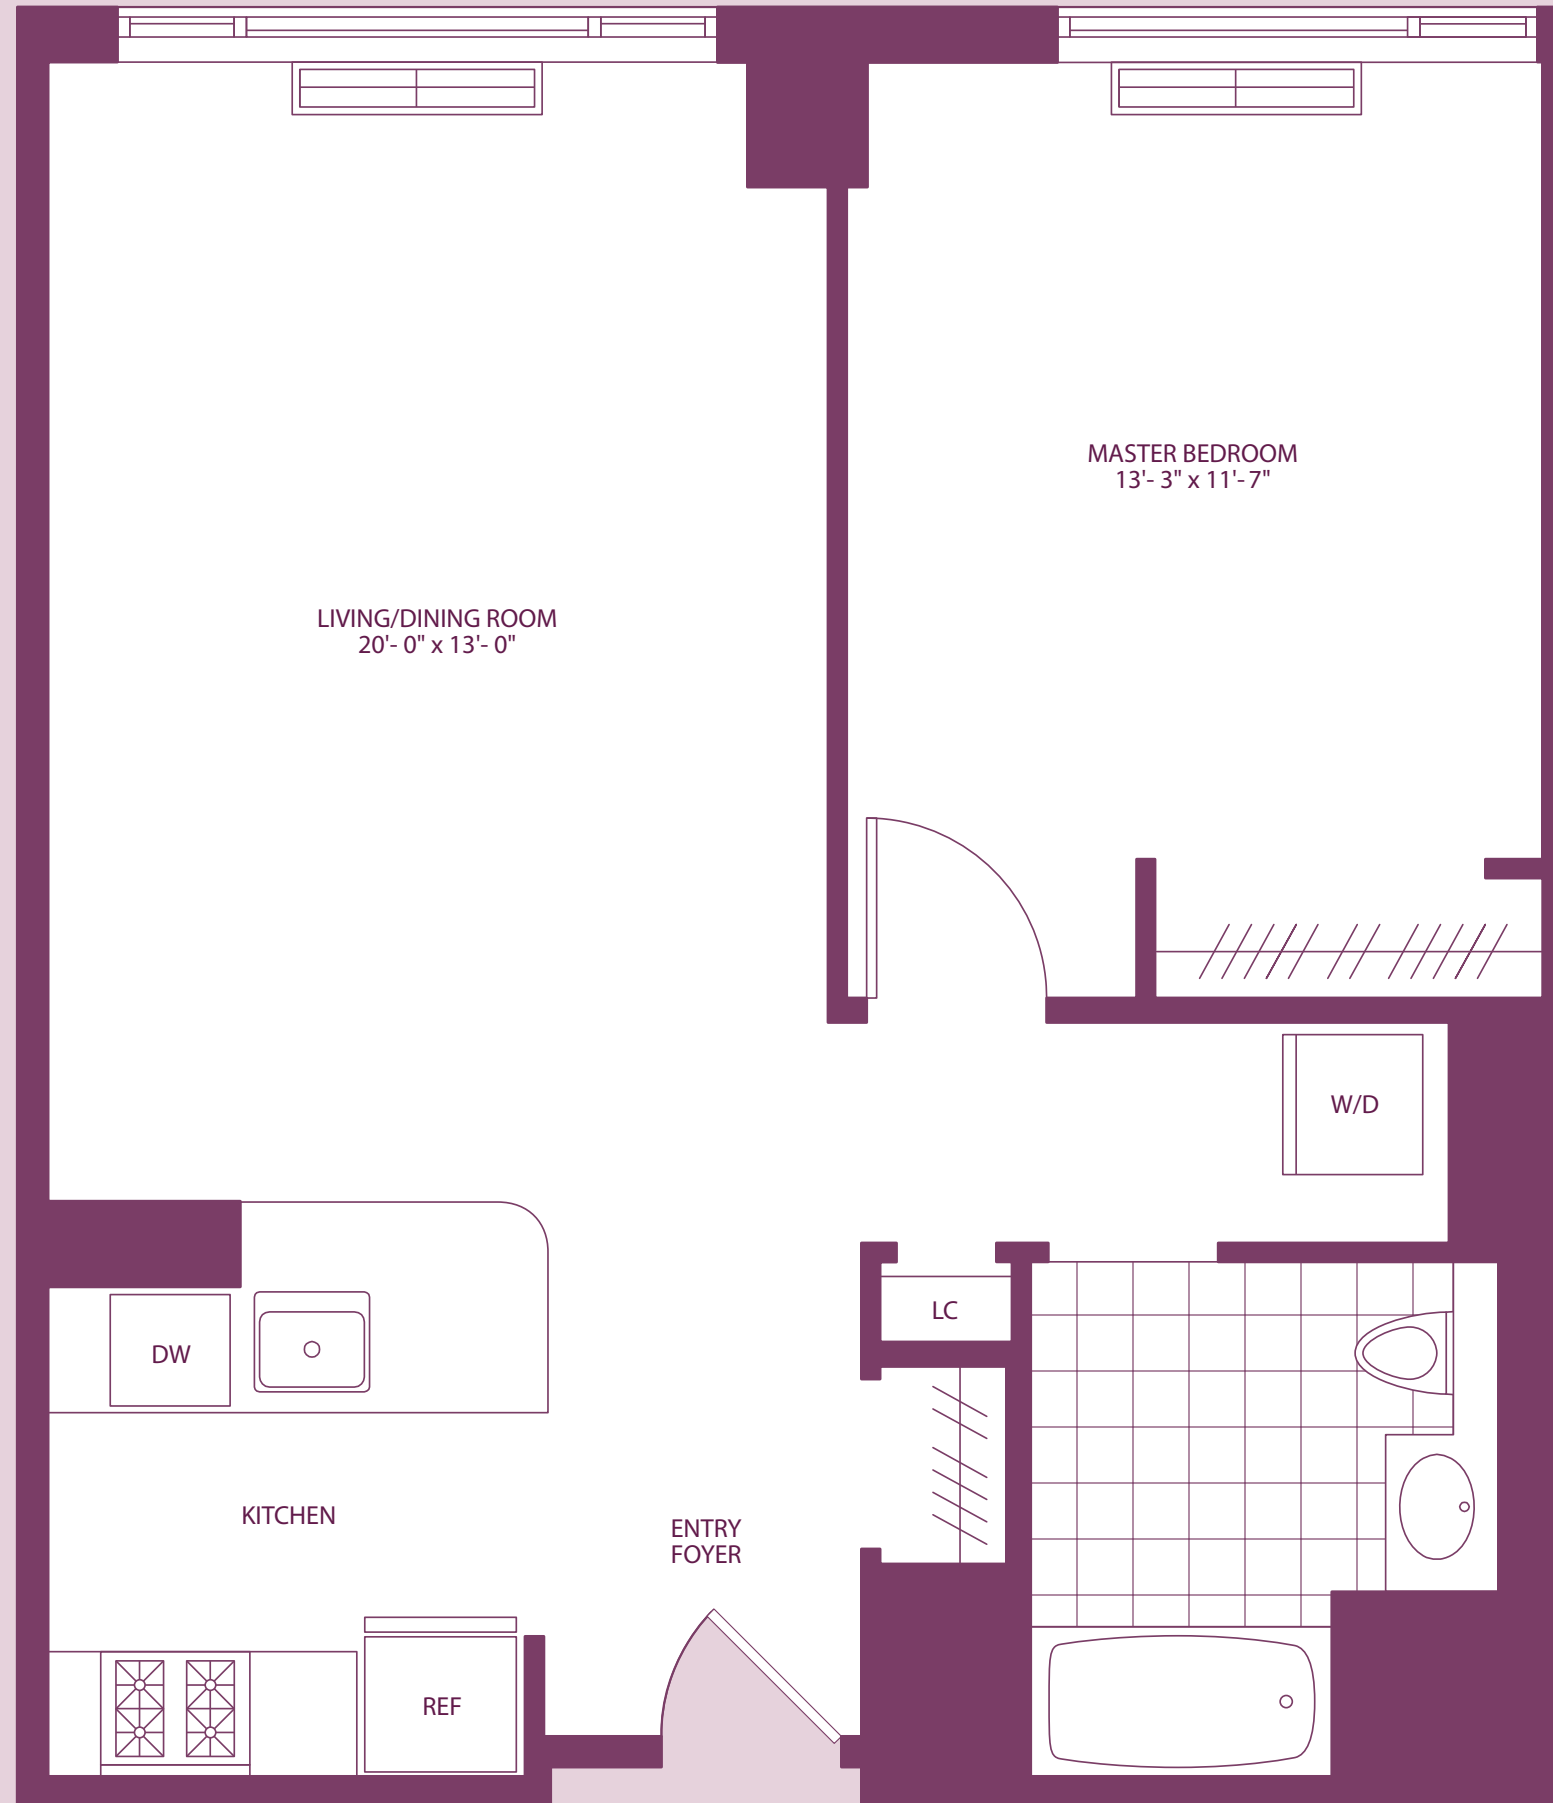

## RESIDENCE F

FLOORS PH2 - PH1

1 BEDROOM • 1 FULL BATH

NET-754 SQ FT • 70.0 SQ M

GROSS-906 SQ FT • 84.2 SQ M

- Entry Foyer
- Living/Dining Room
- Pass-through Kitchen
- Washer/Dryer

NOTES

---