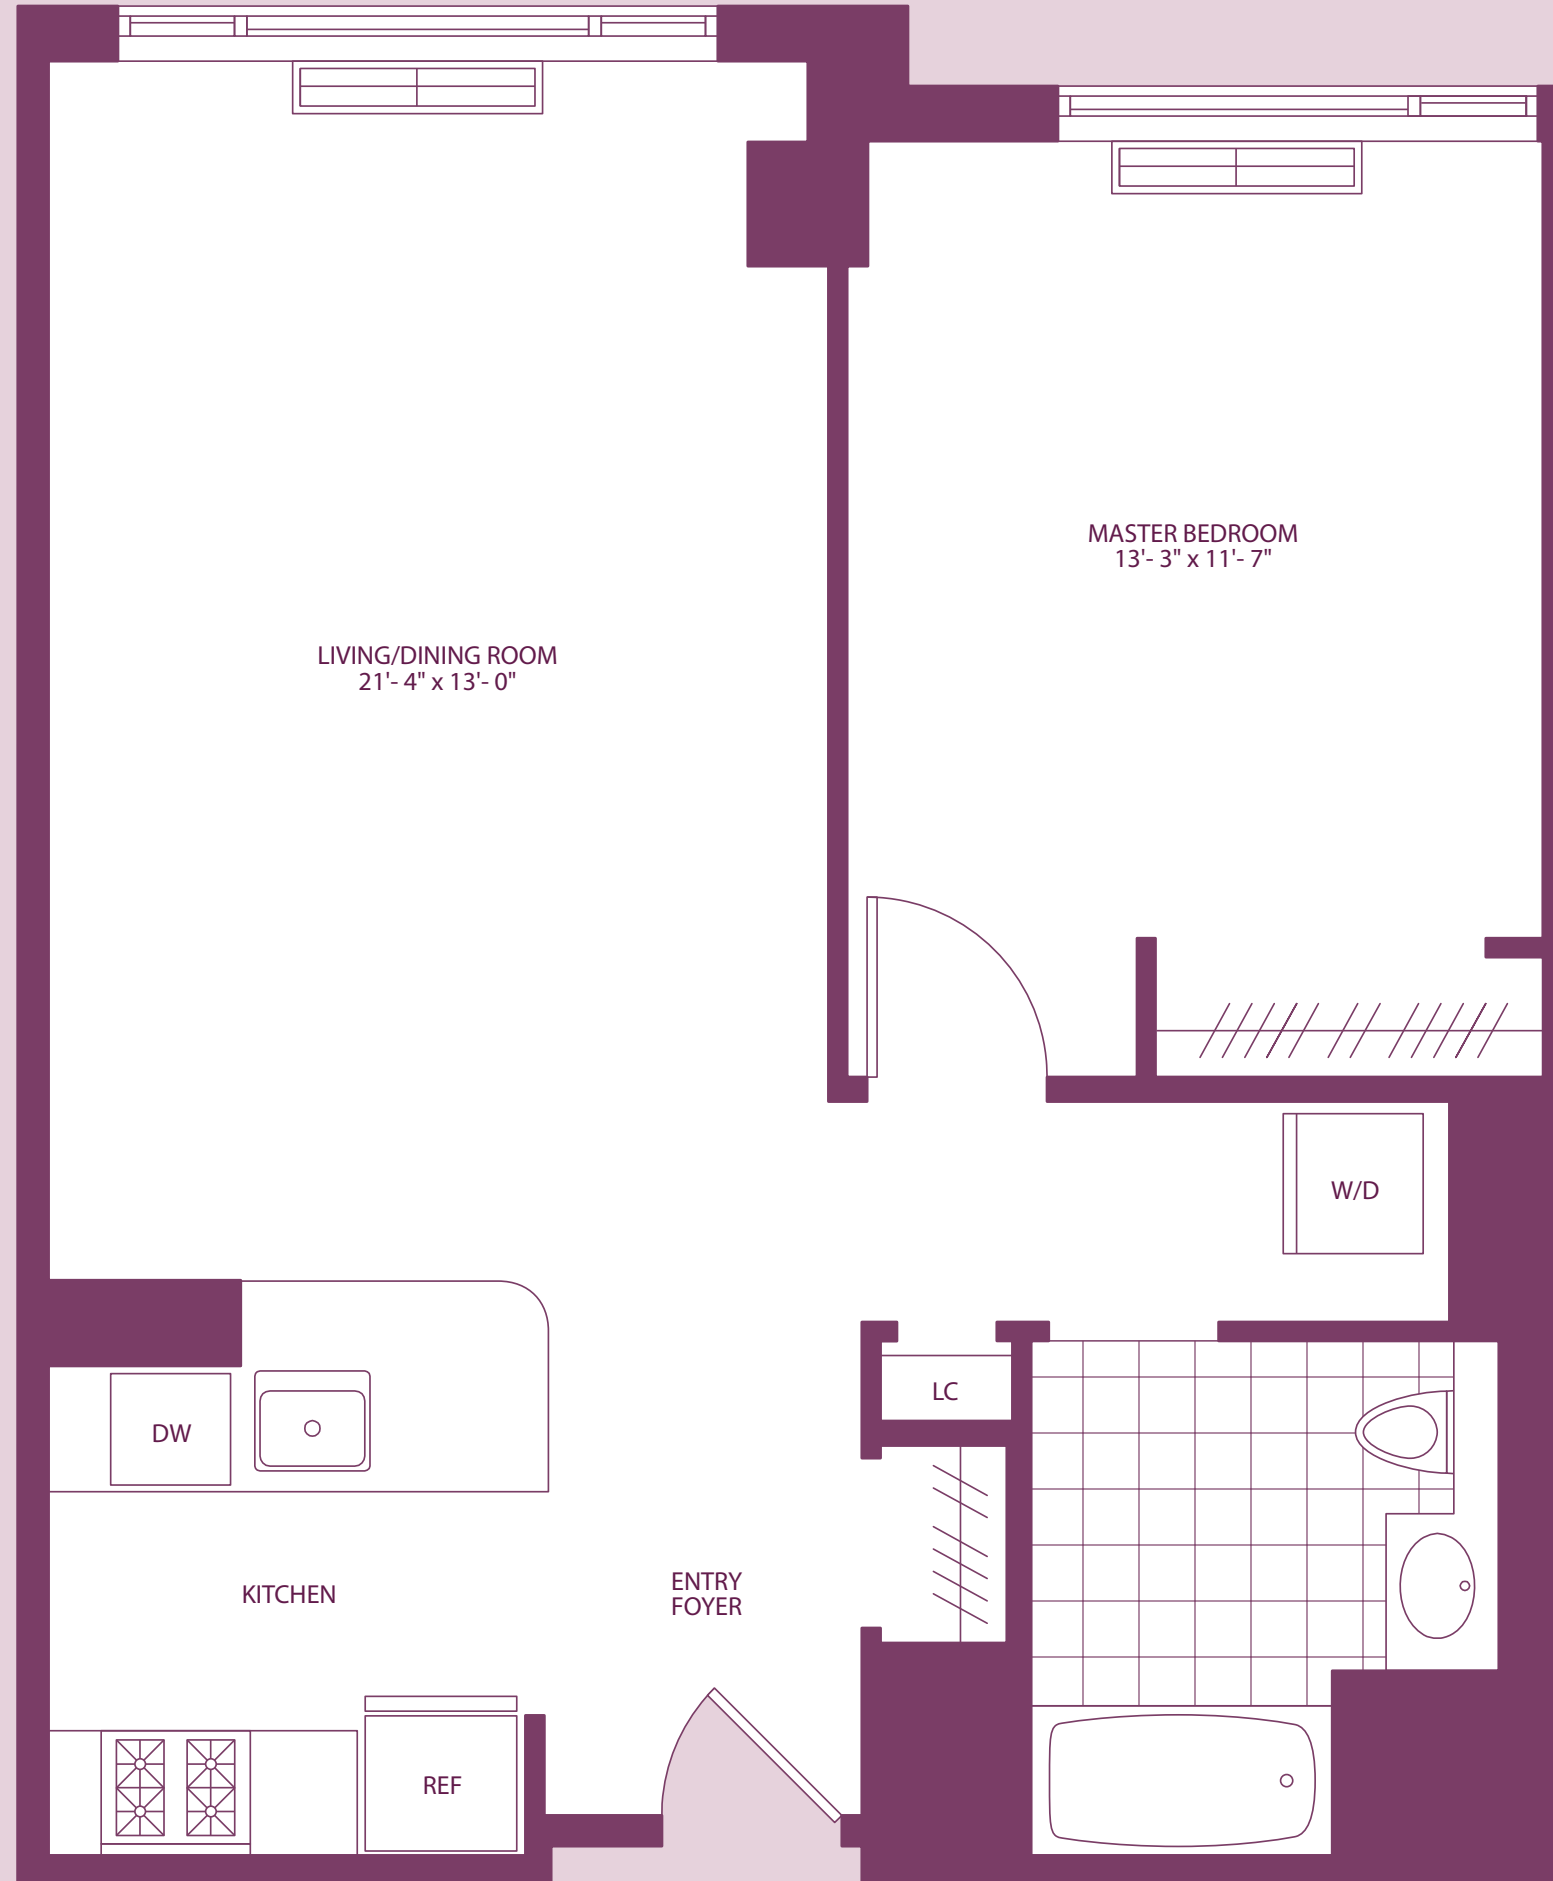

THREE • SKYVIEWPARC

RESIDENCE F

FLOORS 7 - 15

1 BEDROOM • 1 FULL BATH

NET-774 SQ FT • 71.9 SQ M

GROSS-930 SQ FT • 86.4 SQ M

- Entry Foyer
- Living/Dining Room
- Pass-through Kitchen
- Washer/Dryer

NOTES