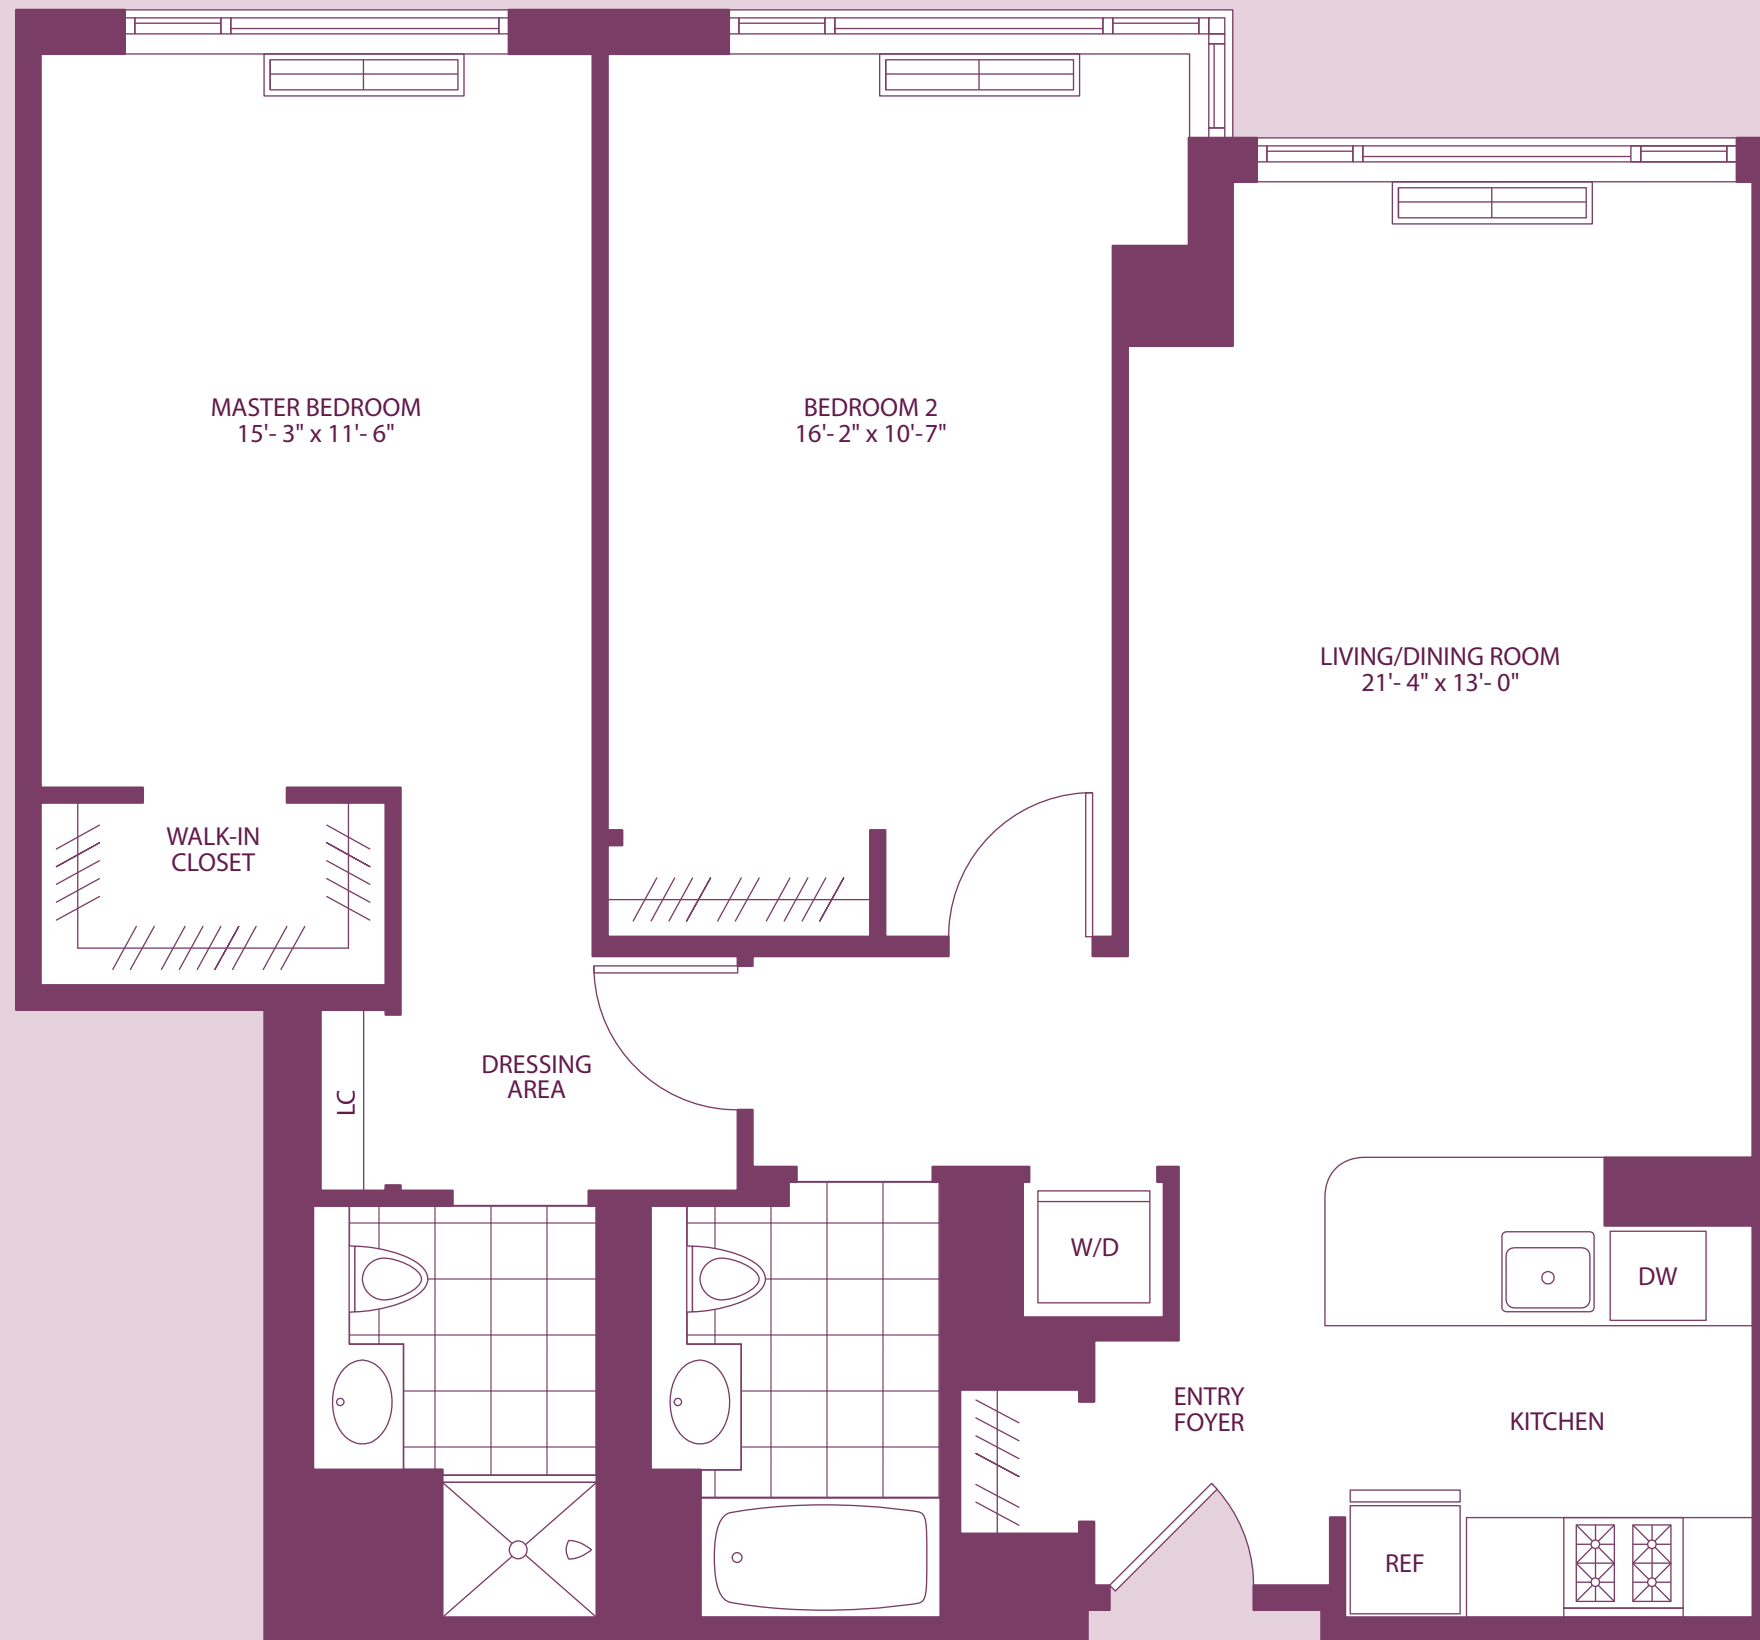

THREE • SKYVIEWPARC

RESIDENCE E

FLOOR PH3

2 BEDROOMS • 2 FULL BATHS

NET-1117 SQ FT • 103.8 SQ M

GROSS-1343 SQ FT • 124.8 SQ M

- Entry Foyer
- Living/Dining Room
- Pass-through Kitchen
- Master Bedroom with walk-in closet, dressing area and en-suite bath
- Washer/Dryer