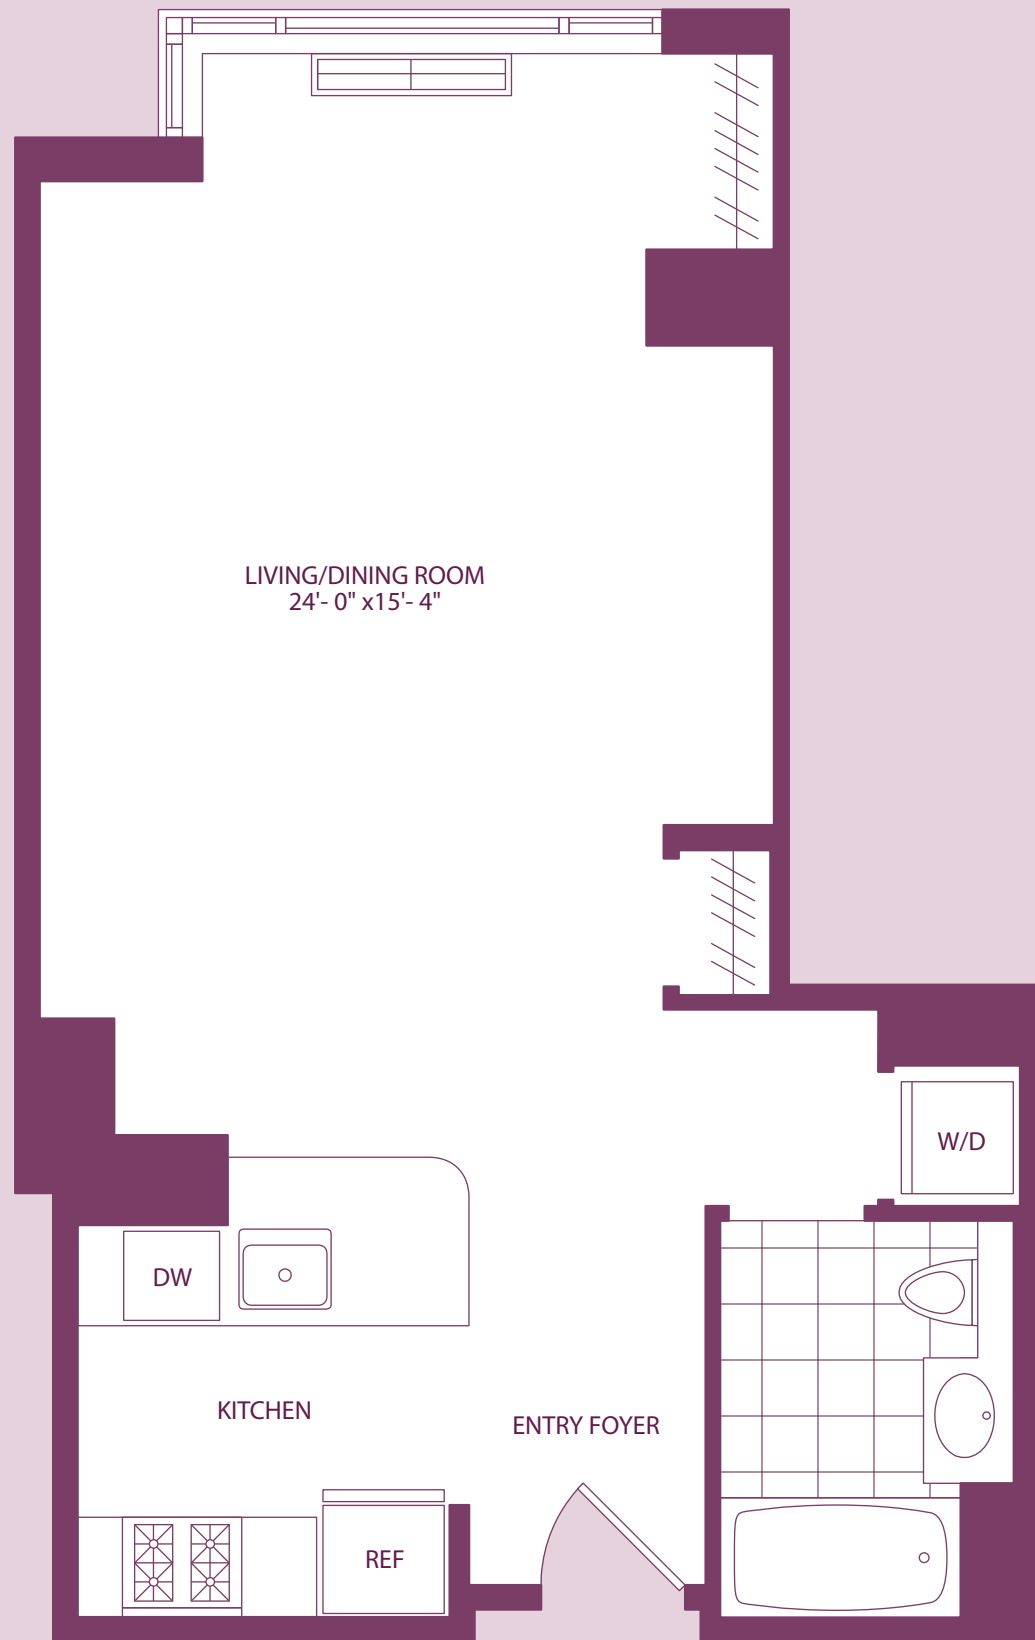

THREE • SKYVIEWPARC

RESIDENCE D

FLOORS 7 - 15

STUDIO • 1 FULL BATH

NET- 600 SQ FT • 55.7 SQ M

GROSS-721 SQ FT • 67 SQ M

- Entry Foyer
- Living/Dining Room
- Pass-through Kitchen
- Washer/Dryer

NOTES

SCALE: 1/4" = 1'