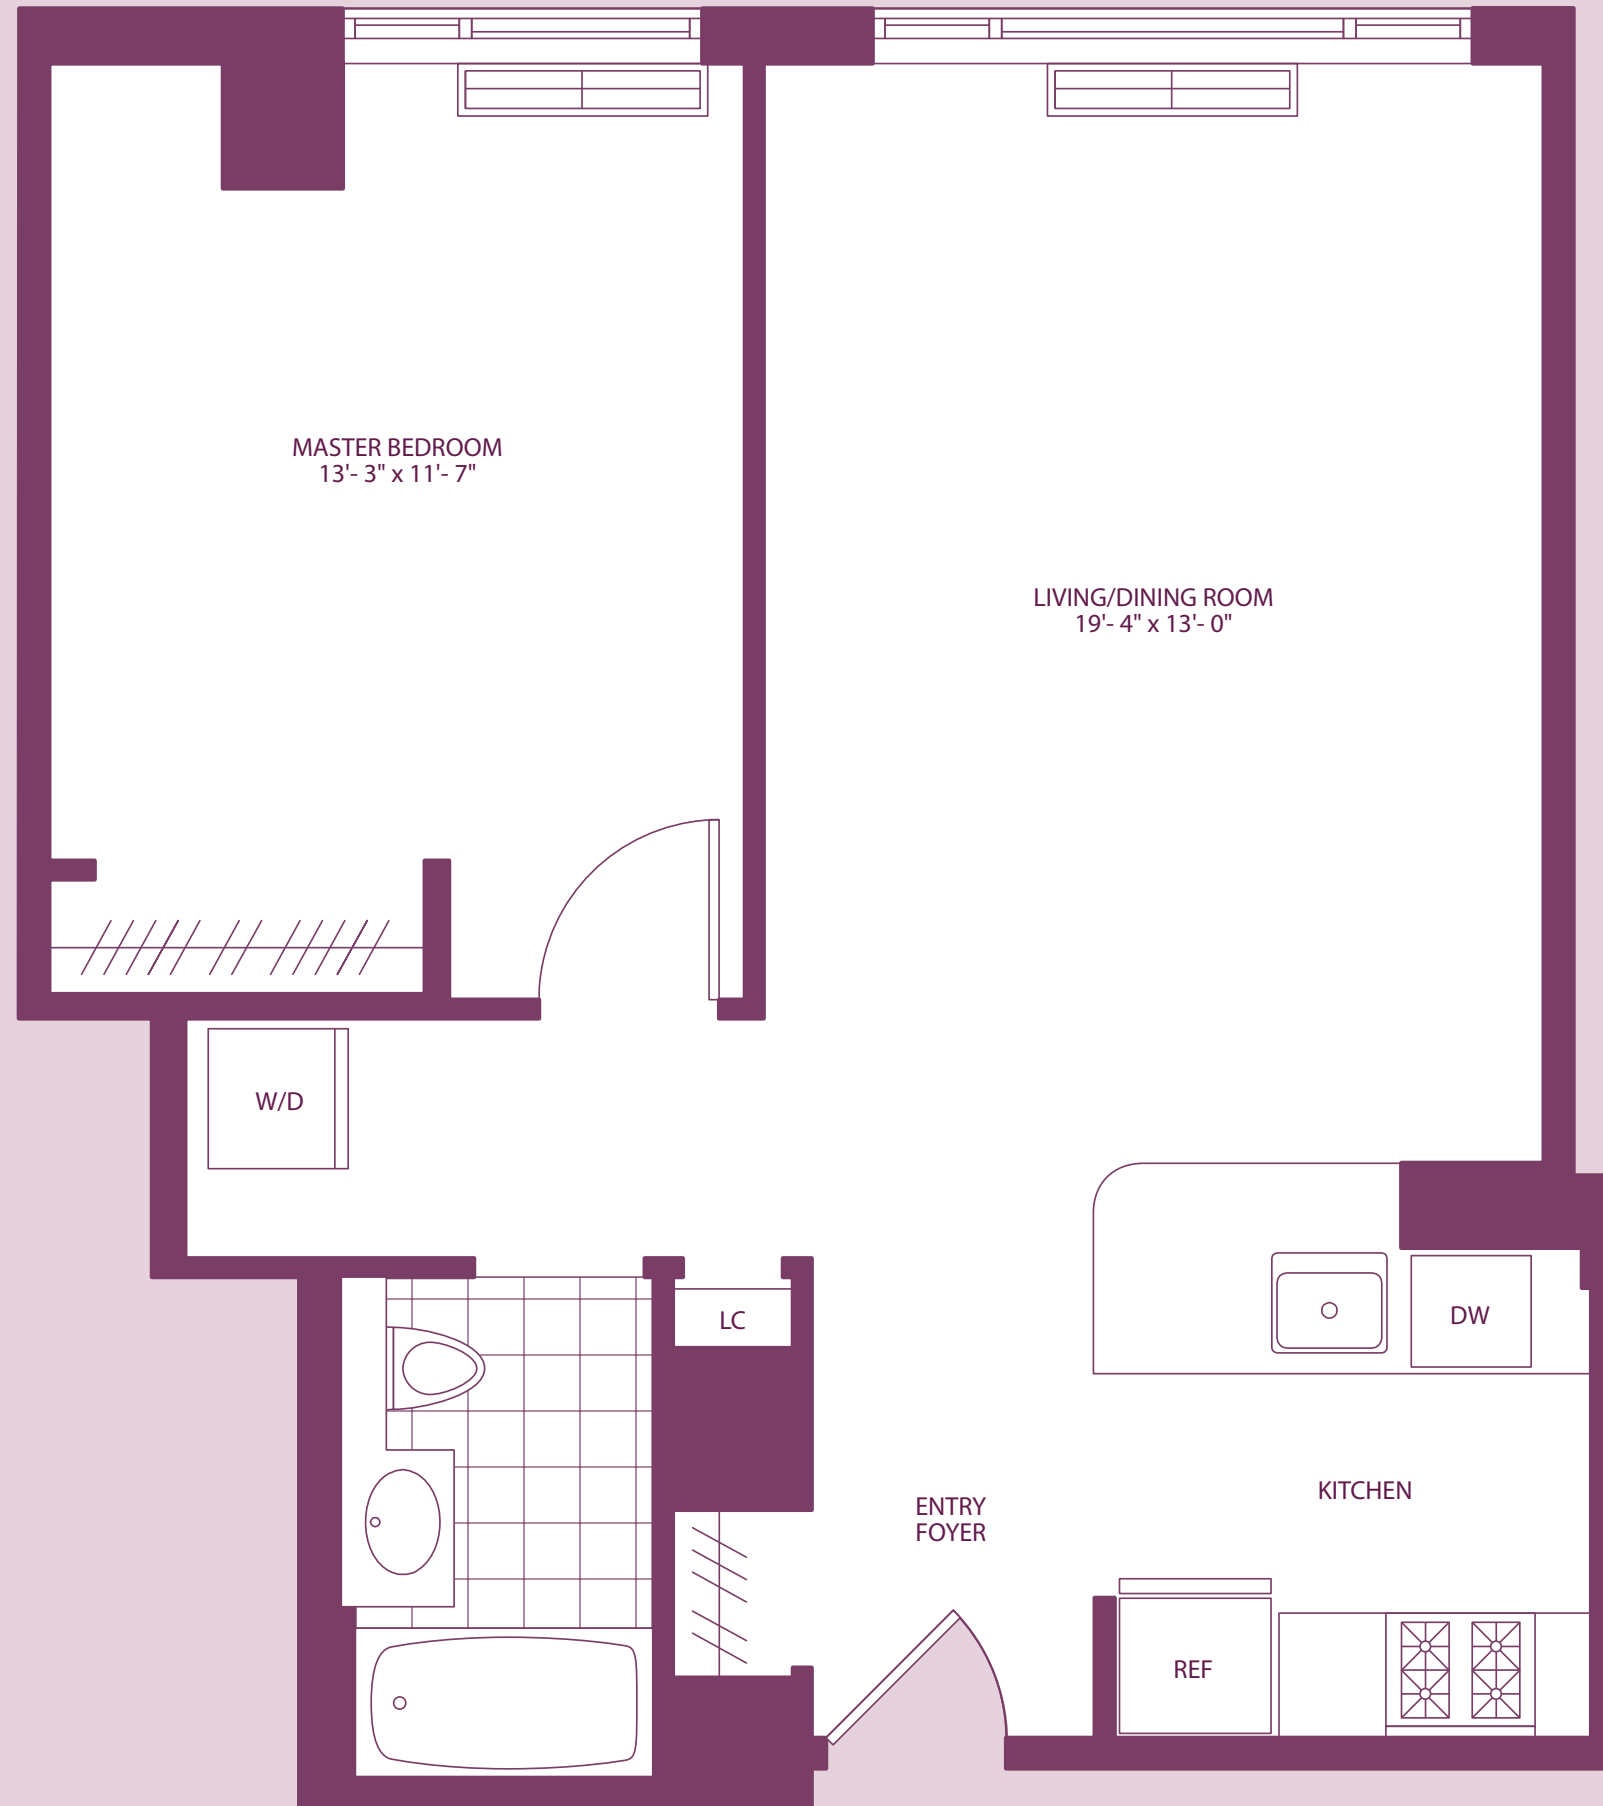

THREE • SKYVIEWPARC

RESIDENCE C

FLOORS PH2 - PH1

1 BEDROOM • 1 FULL BATH

NET-726 SQ FT • 67.4 SQ M

GROSS-873 SQ FT • 81.1 SQ M

- Entry Foyer
- Living/Dining Room
- Pass-through Kitchen
- Washer/Dryer

NOTES

SCALE: 5/16" = 1'