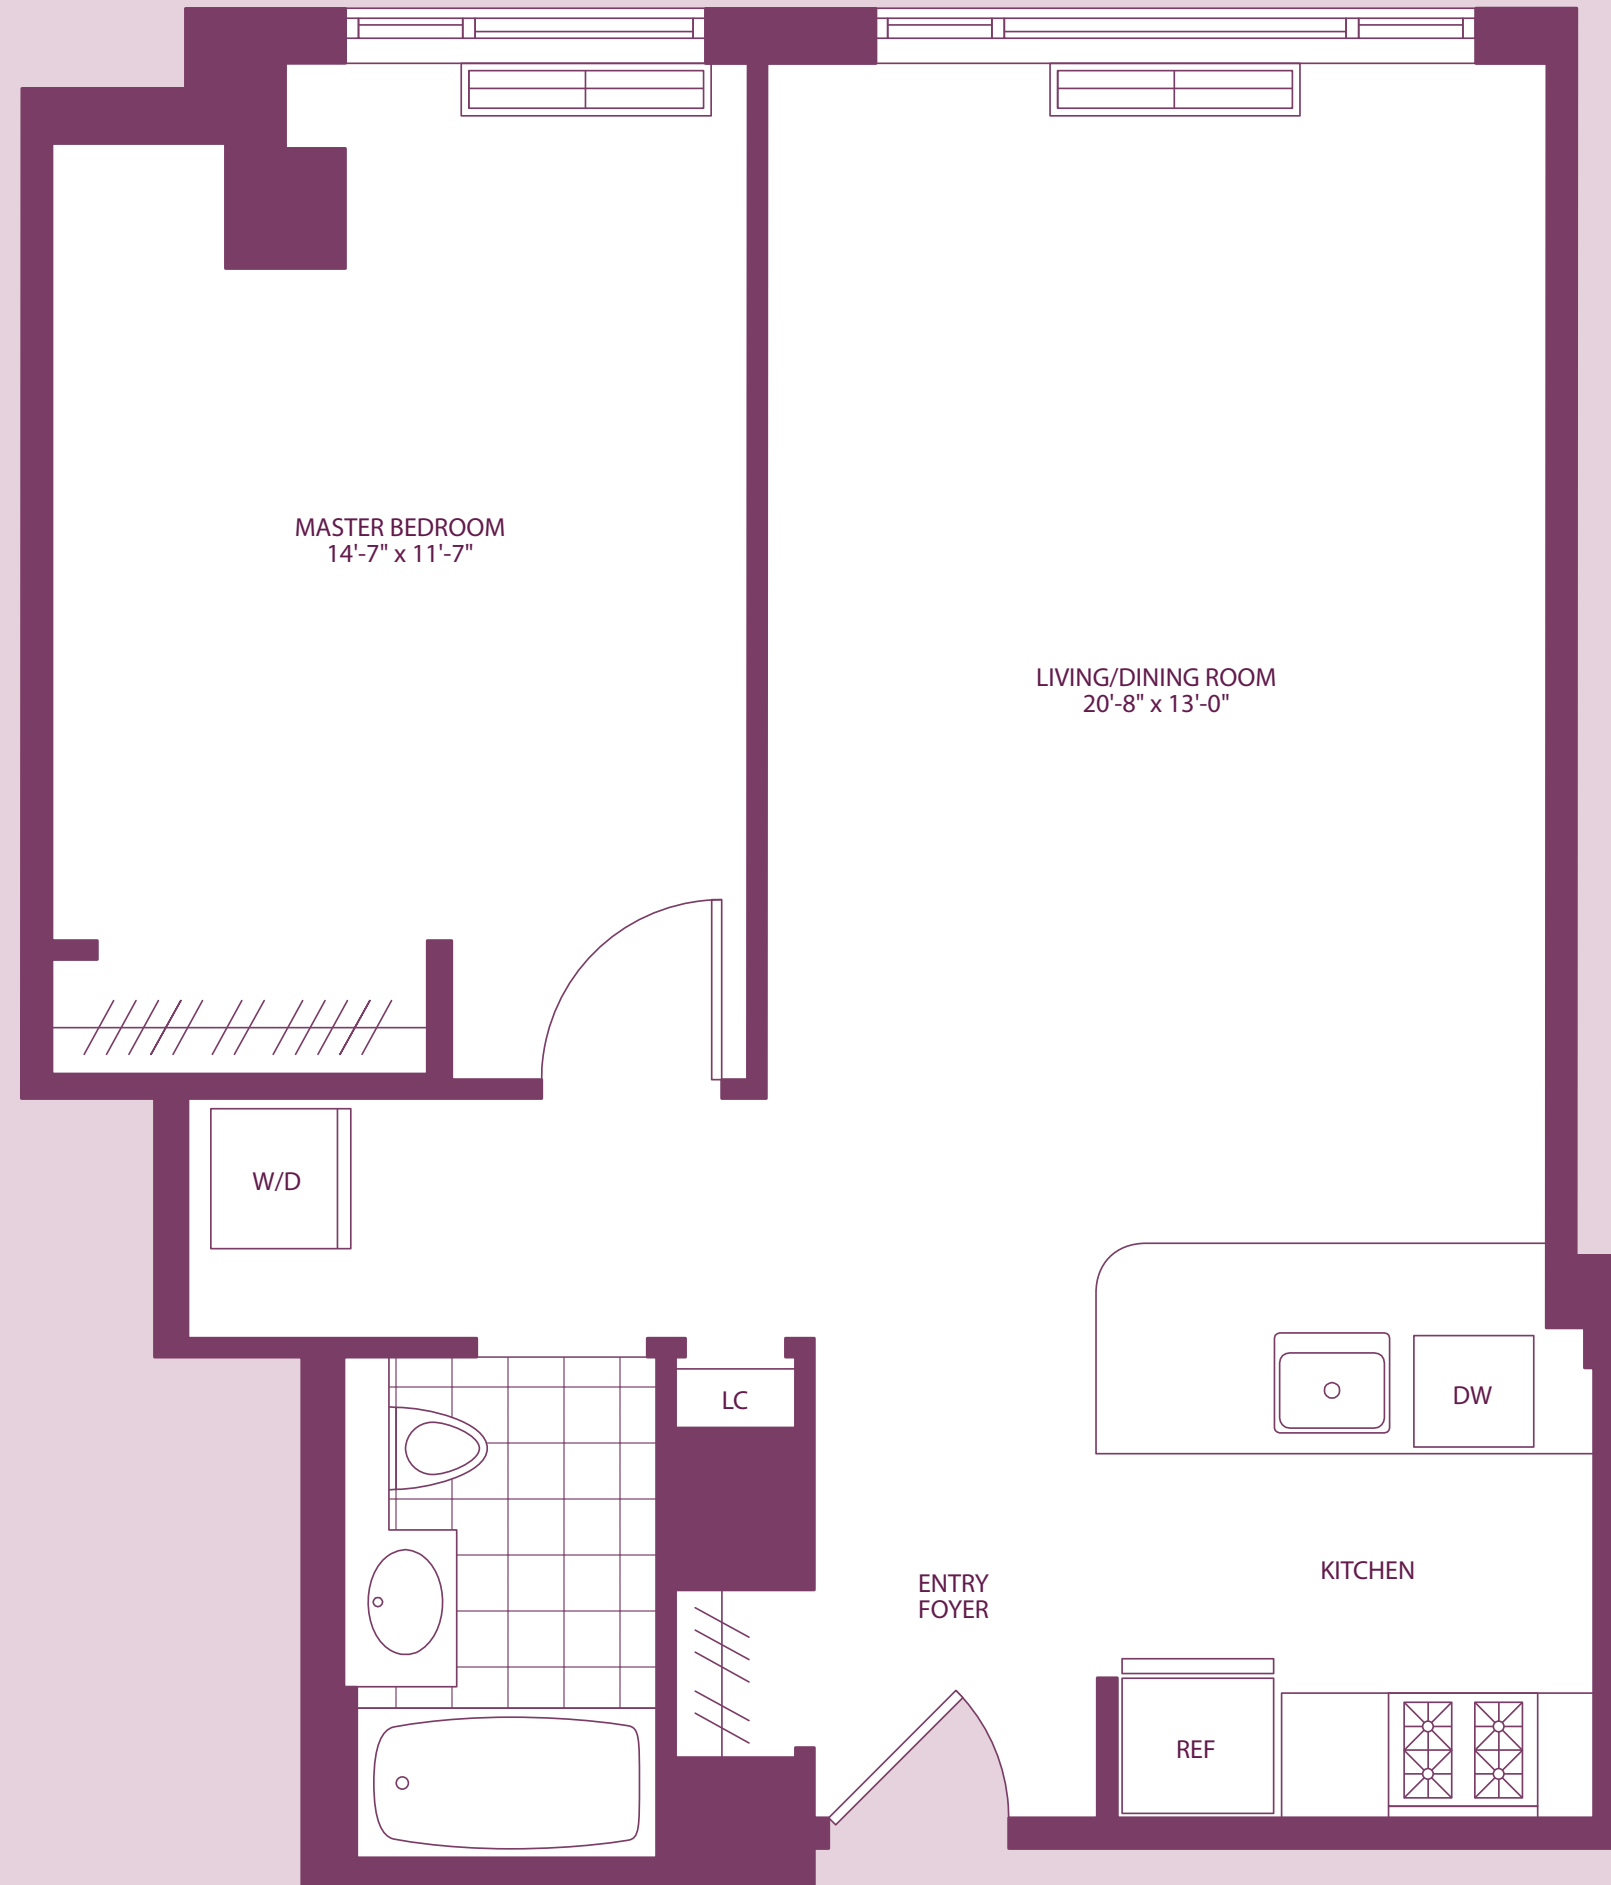

THREE • SKYVIEWPARC

RESIDENCE C

FLOORS 7 - 15

1 BEDROOM • 1 FULL BATH

NET-757 SQ FT • 70.3 SQ M

GROSS-910 SQ FT • 84.5 SQ M

Entry Foyer
Living/Dining Room
Pass-through Kitchen
Washer/Dryer

NOTES