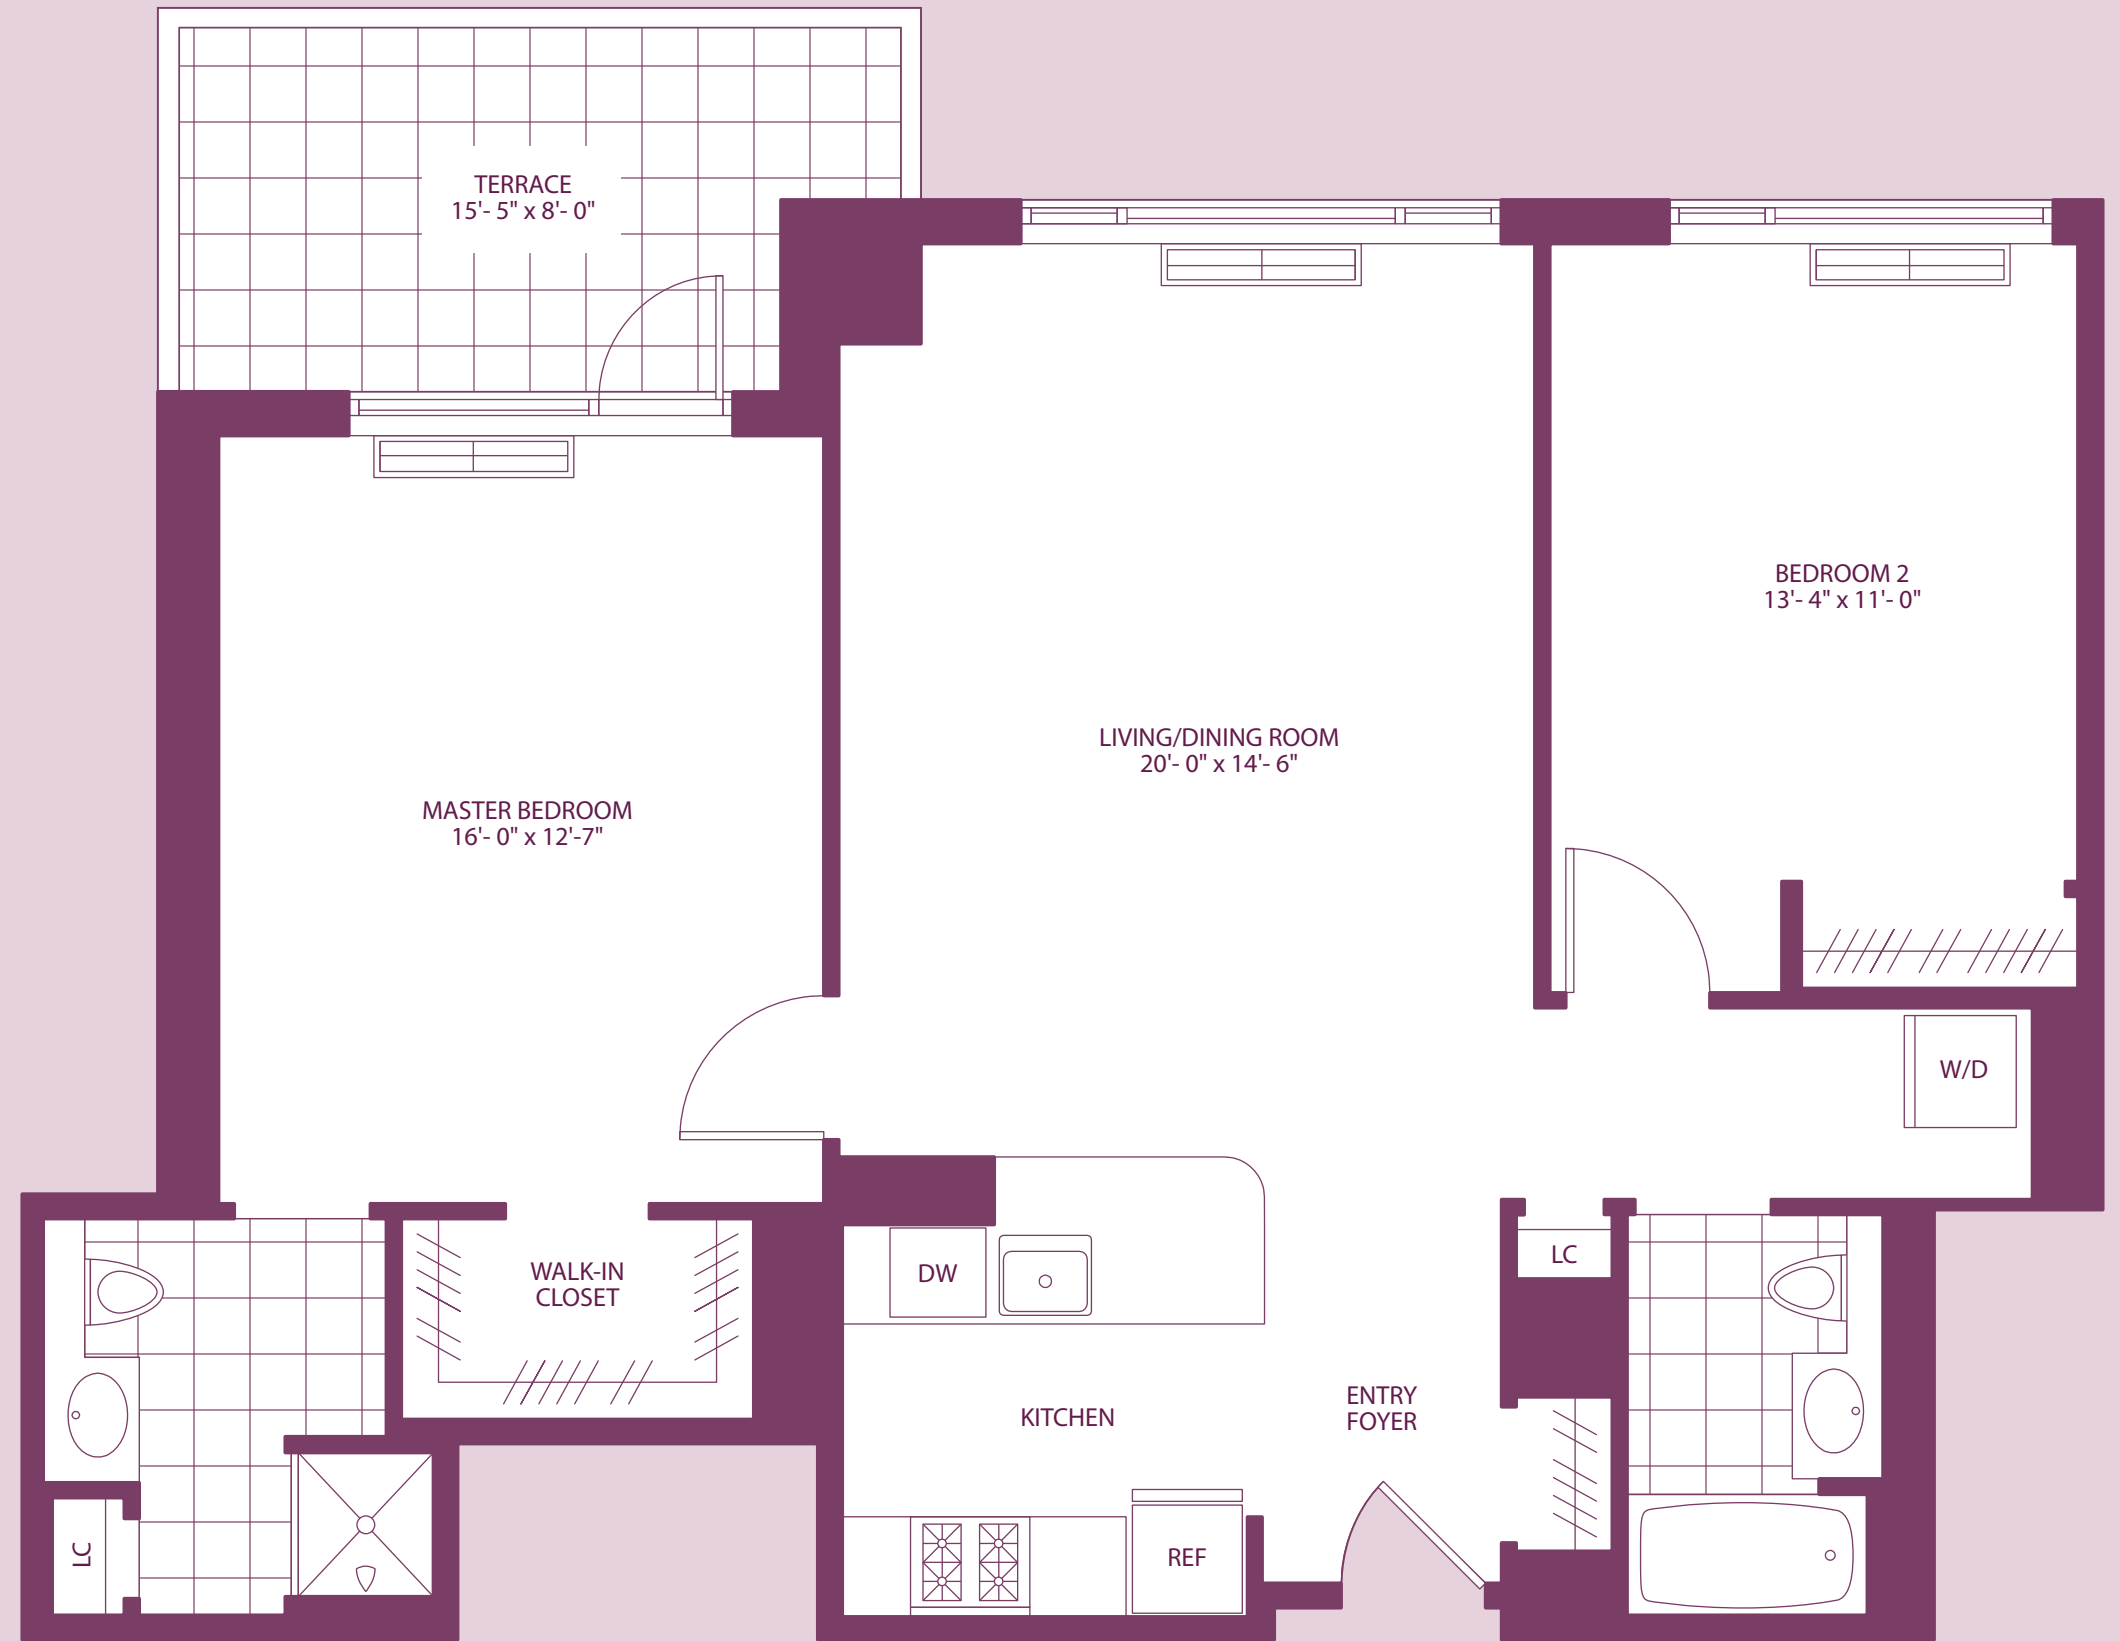

THREE • SKYVIEWPARC

RESIDENCE B

FLOORS PH3 - PH1

2 BEDROOMS • 2 FULL BATHS

NET-1106 SQ FT • 102.7 SQ M

GROSS-1329 SQ FT • 123.5 SQ M

116 SQ FT • 10.8 SQ M TERRACE

- Entry Foyer
- Living/Dining Room
- Pass-through Kitchen
- Master Bedroom Suite with walk-in closet, en-suite bath and Terrace access
- Washer/Dryer