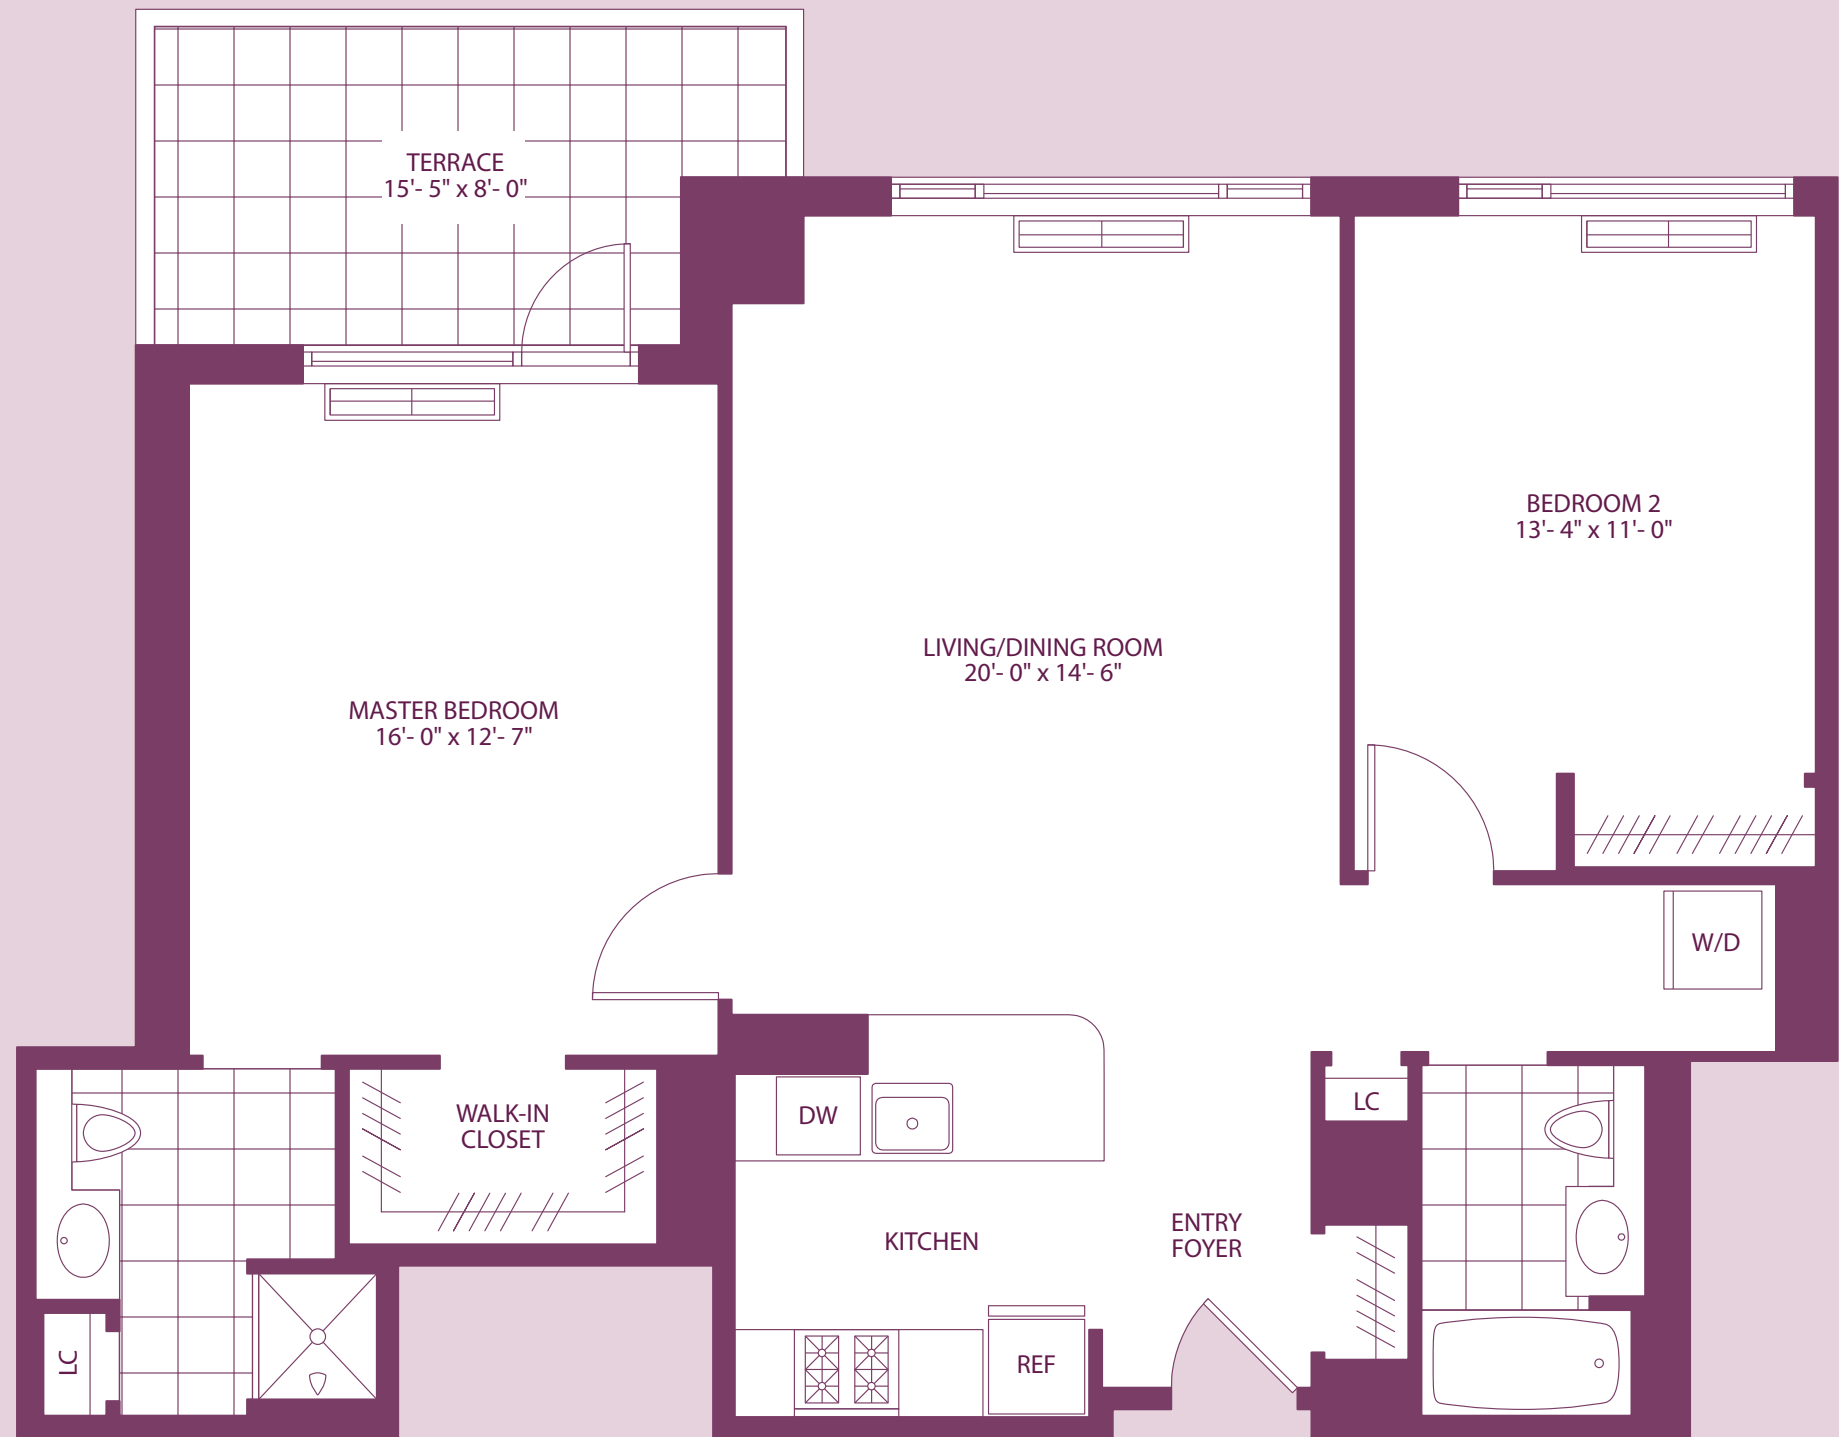

THREE • SKYVIEWPARC

RESIDENCE B

FLOORS 7 - 15

2 BEDROOMS • 2 FULL BATHS

NET-1106 SQ FT • 102.7 SQ M

GROSS-1329 SQ FT • 123.5 SQ M

116 SQ FT • 10.8 SQ M TERRACE

- Entry Foyer
- Living/Dining Room
- Pass-through Kitchen
- Master Bedroom Suite with walk-in closet, en-suite bath and Terrace access
- Washer/Dryer