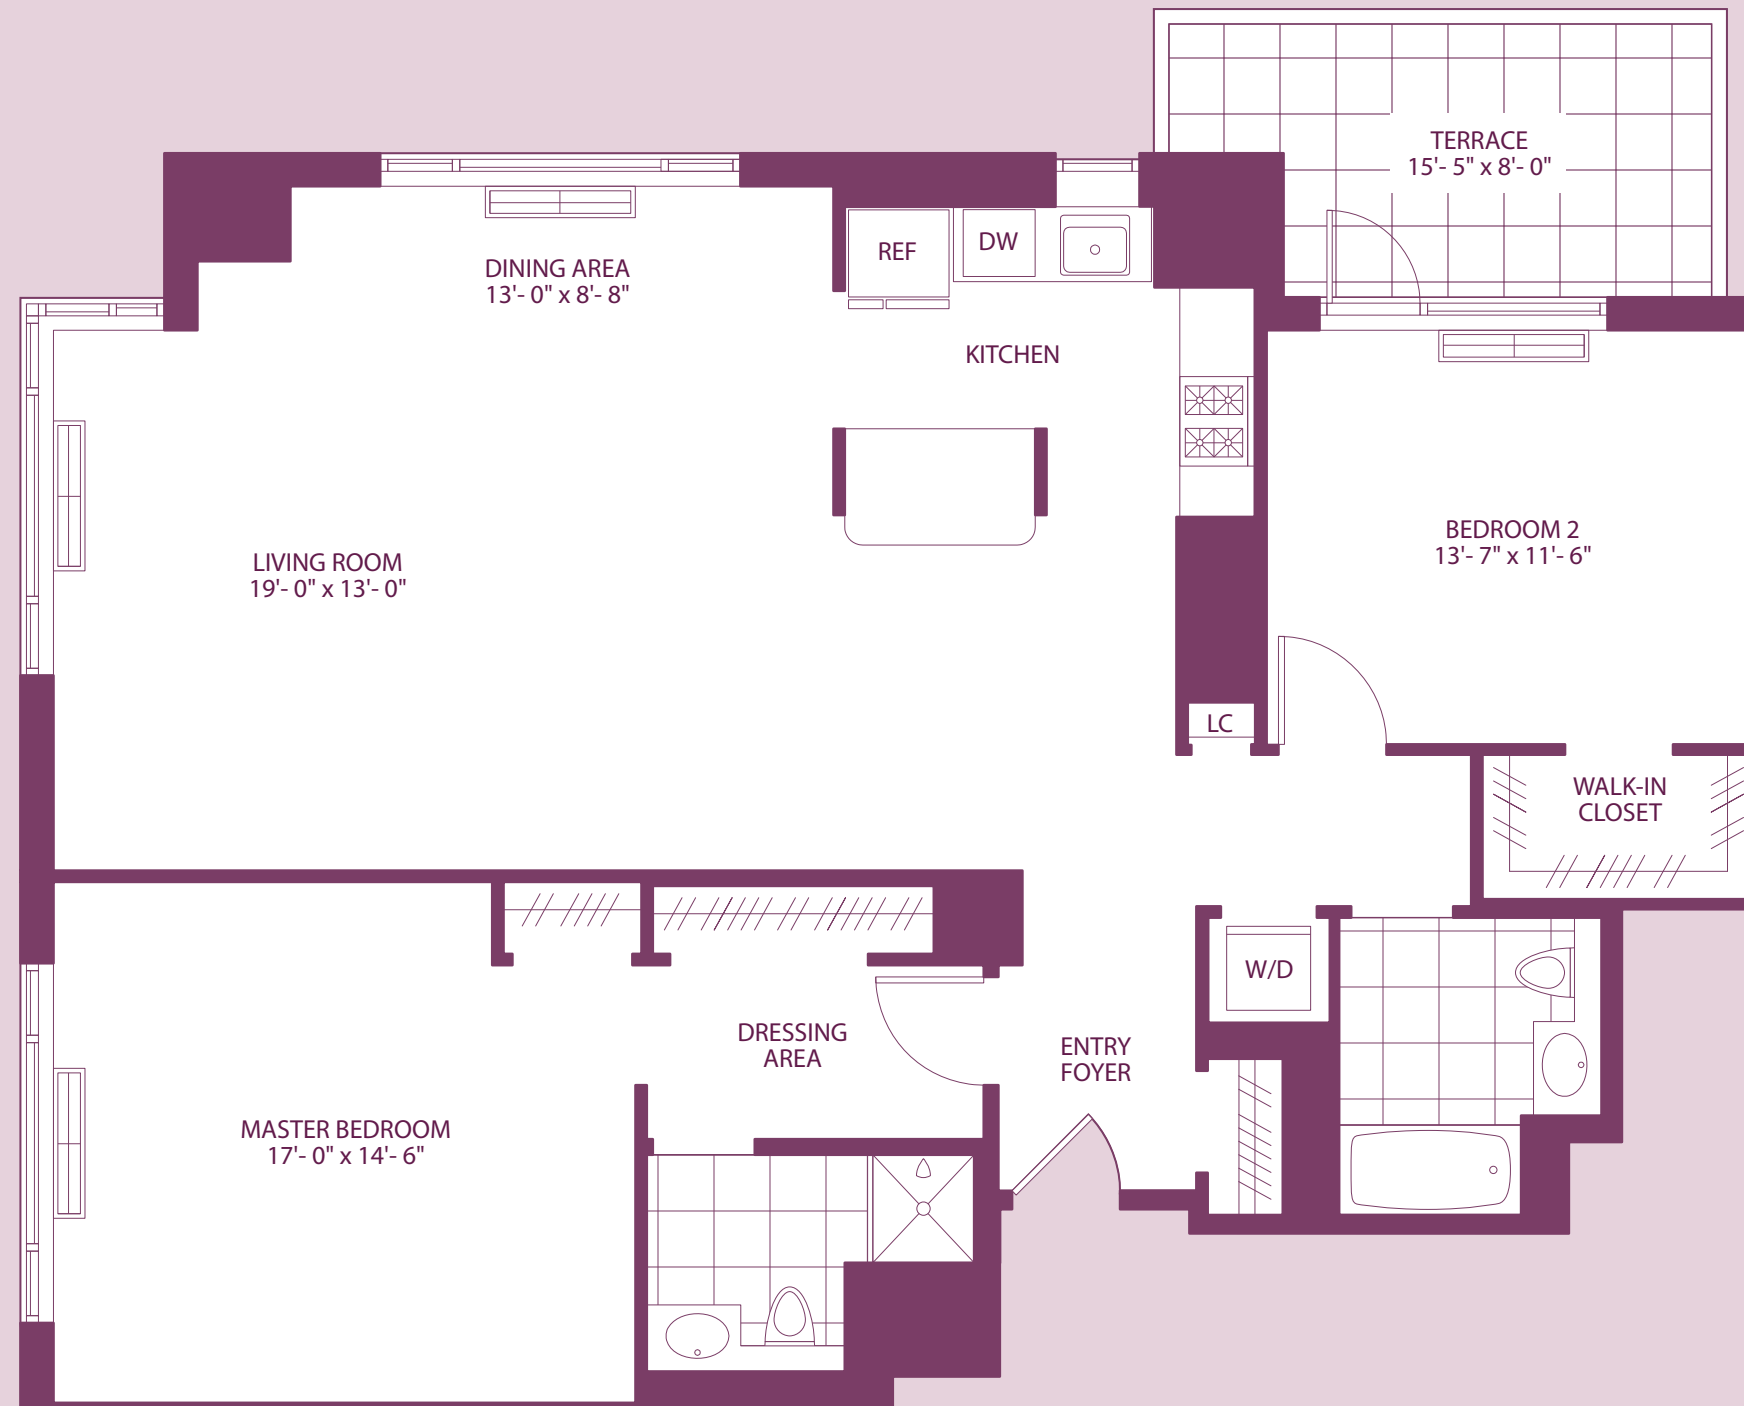

THREE • SKYVIEWPARC

RESIDENCE A

FLOORS 7-15

2 BEDROOMS • 2 FULL BATHS

NET-1476 SQ FT • 137.1 SQ M

GROSS-1774 SQ FT • 164.8 SQ M

113 SQ FT • 10.5 SQ M TERRACE

- Entry Foyer
- Corner Living Room
- Dining Area
- Windowed Pass-through Kitchen
- Master Bedroom with en-suite bath and dressing area
- 2nd Bedroom with walk-in closet and Terrace access
- Washer/Dryer